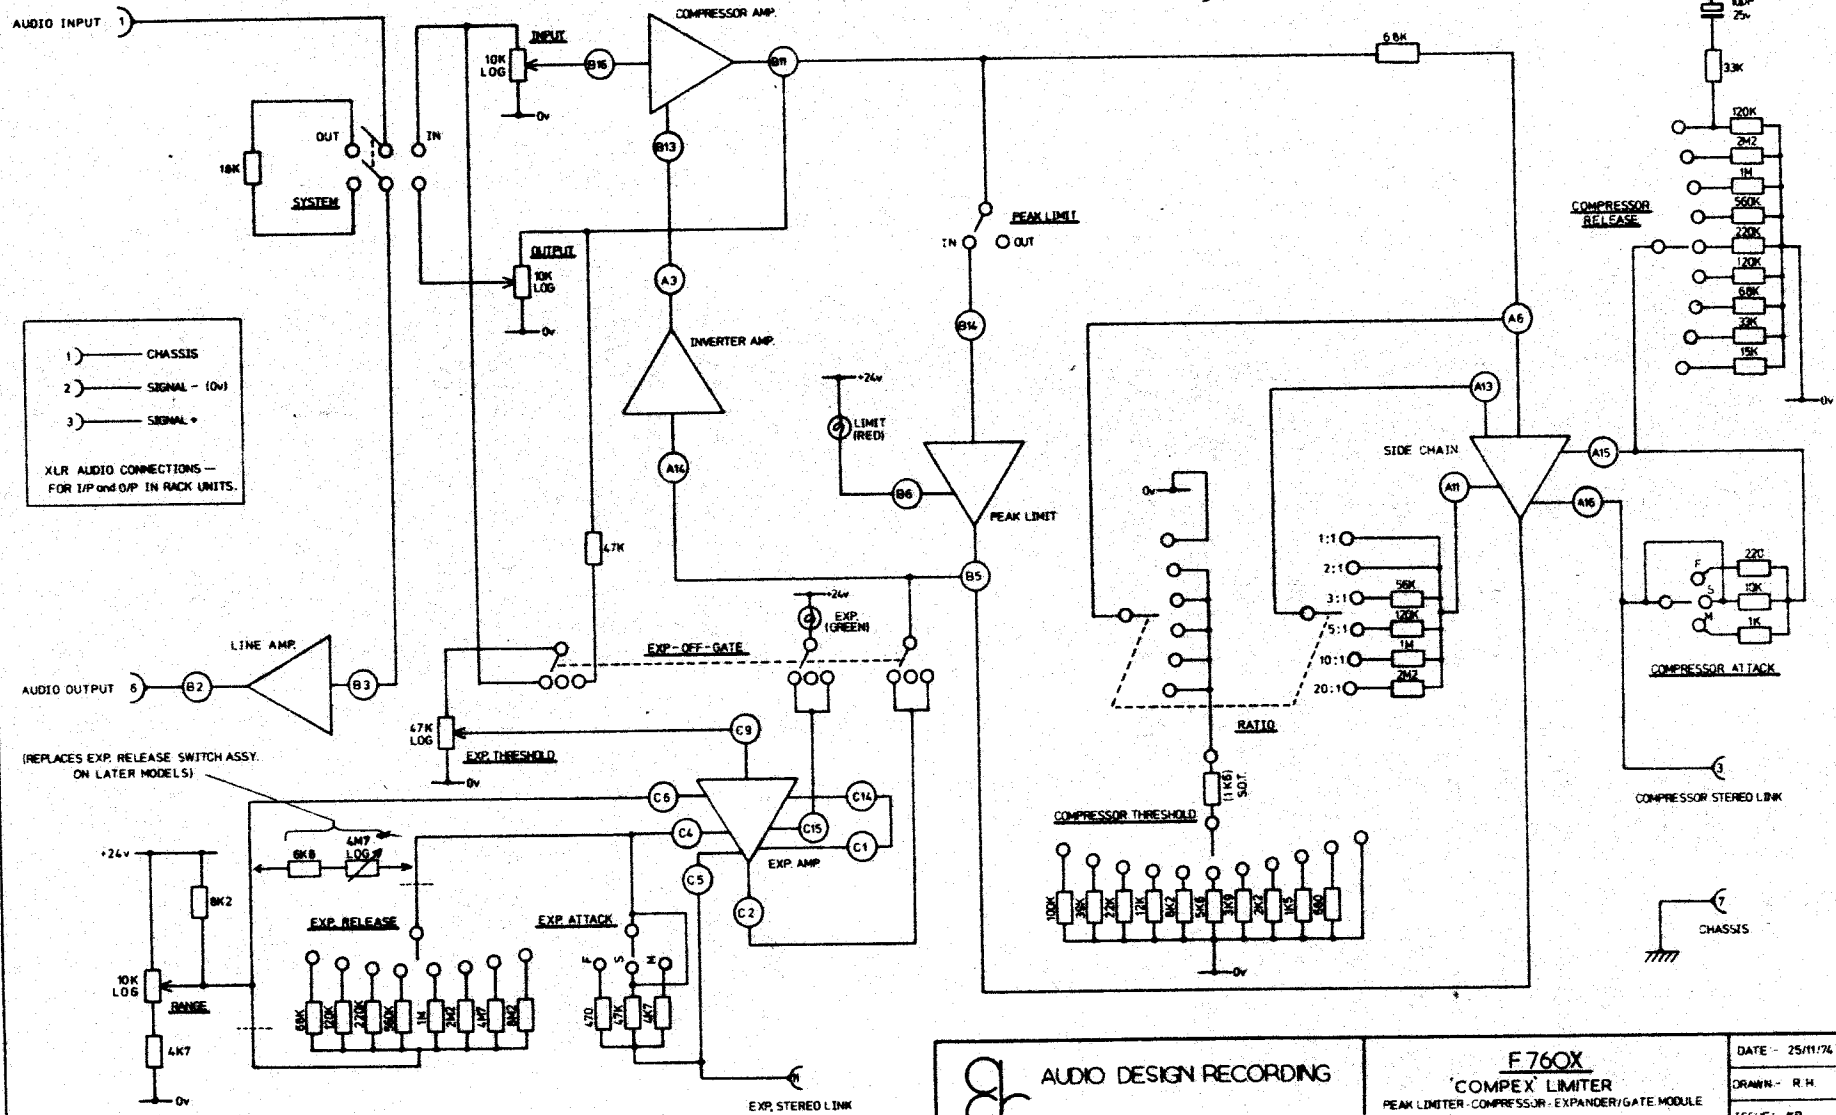

F760 Series A BOARD

F760 Series B BOARD

F760 Series C BOARD

MODULE EXTERNAL CONNECTIONS  
(16 WAY BLUE RIBBON / RED RANGE PLUG)

F700 Series Use this drawing But refer to Manual for Compressor Attack and Threshold Details

- 1) CHASSIS
  - 2) SIGNAL - (0v)
  - 3) SIGNAL +
- XLR AUDIO CONNECTIONS —  
FOR I/P and O/P IN RACK UNITS.

(REPLACES EXP. RELEASE SWITCH ASSY. ON LATER MODELS)

F760X  
COMPLEX LIMITER  
PEAK LIMITER - COMPRESSOR - EXPANDER/GATE MODULE

DATE - 25/11/74  
DRAWN - R.H.  
ISSUE - 1/B