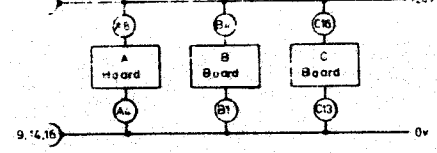

F760 Series A BOARD

F760 Series B BOARD

F760 Series C BOARD

MODULE EXTERNAL CONNECTIONS  
(16 WAY BLUE RIBBON / RED RANGE PLUG)

F700 Series Use this drawing But refer to Manual for Compressor Attack and Threshold Details

- 1) CHASSIS
  - 2) SIGNAL - (0v)
  - 3) SIGNAL +
- XLR AUDIO CONNECTIONS —  
FOR I/P and O/P IN RACK UNITS.

(REPLACES EXP. RELEASE SWITCH ASSY. ON LATER MODELS)

F760X  
COMPLEX LIMITER  
PEAK LIMITER - COMPRESSOR - EXPANDER/GATE MODULE