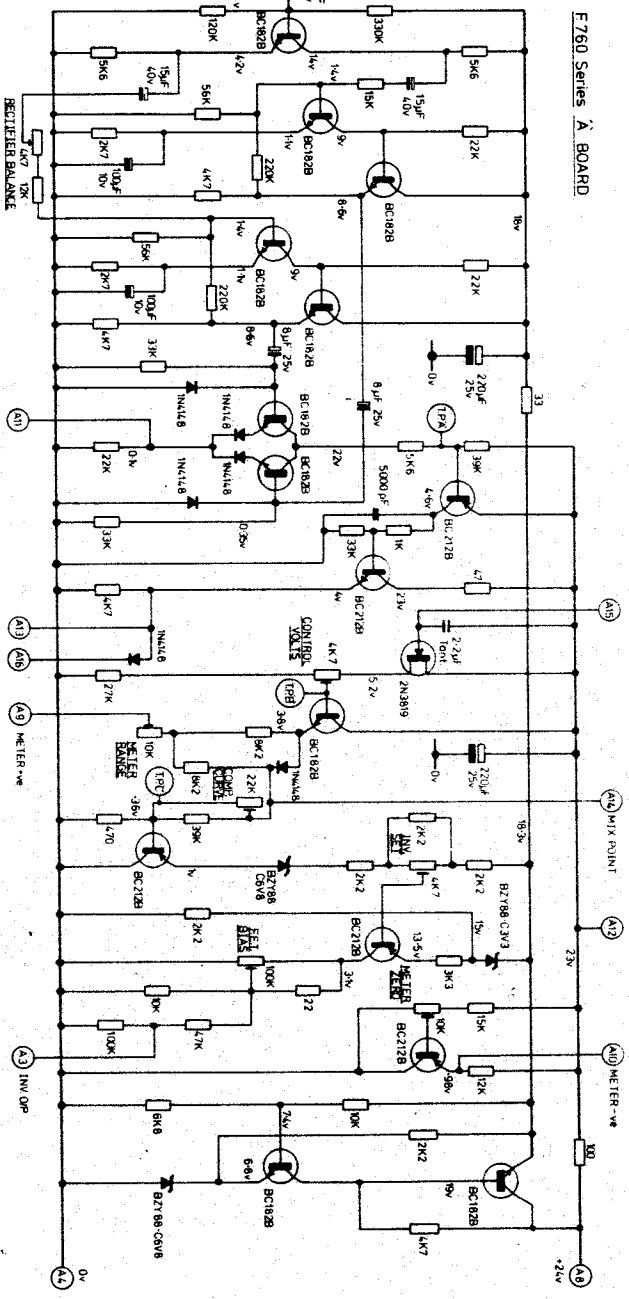

F760 Series A BOARD

F760 Series B BOARD

F760 Series C BOARD

MODULE EXTERNAL CONNECTIONS  
(16 WAY BLUE RIBBON / RED RANGE PLUG)

F700 Series Use this drawing But refer to Manual for Compressor Attack and Threshold Details

- 1) CHASSIS
  - 2) SIGNAL - (0v)
  - 3) SIGNAL +
- XLR AUDIO CONNECTIONS —  
FOR I/P and O/P IN RACK UNITS.

(REPLACES EXP. RELEASE SWITCH ASSY. ON LATER MODELS)

F760X  
COMPLEX LIMITER  
PEAK LIMITER - COMPRESSOR - EXPANDER/GATE MODULE

DATE - 25/11/74  
DRAWN - R.H.  
ISSUE - 1/B