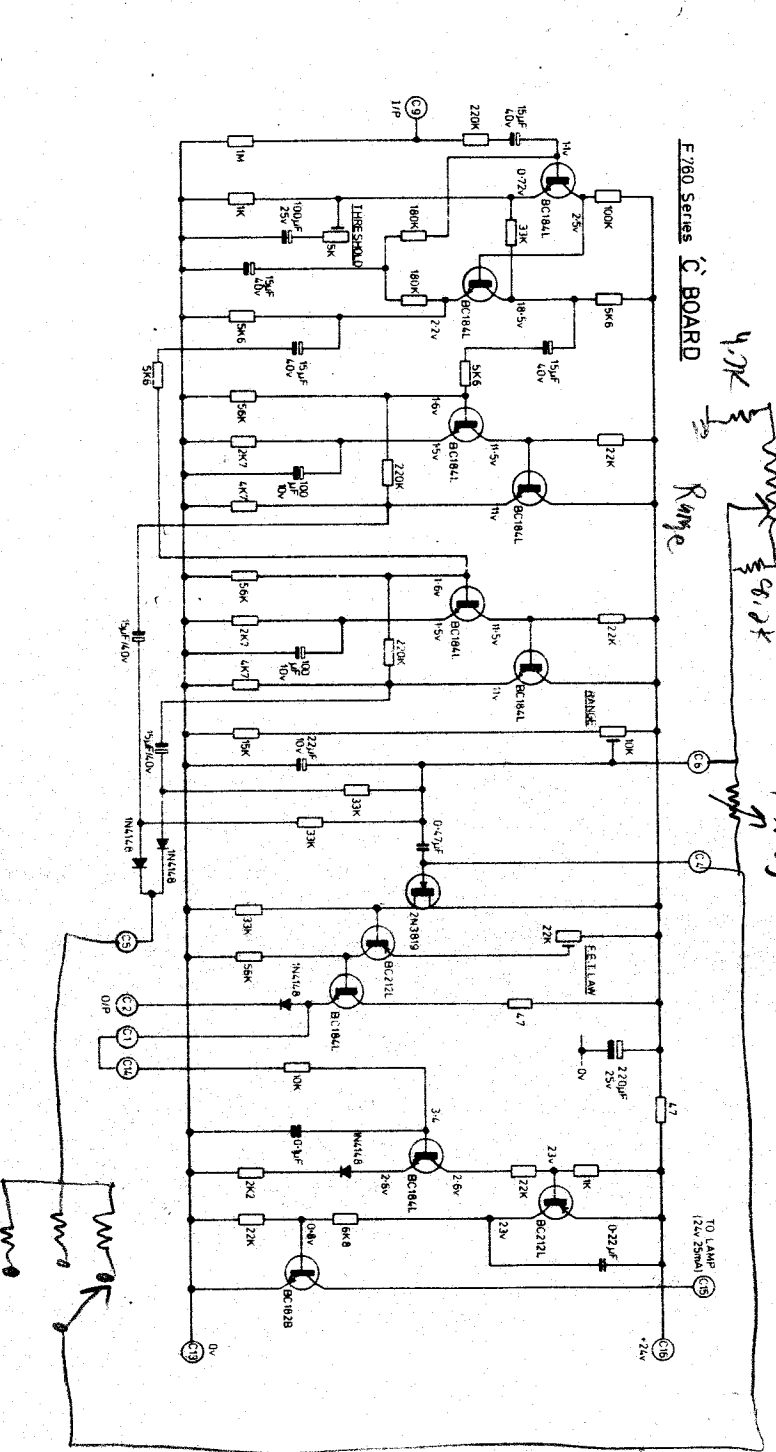

F760 Series A BOARD

F760 Series B BOARD

F760 Series C BOARD

MODULE EXTERNAL CONNECTIONS  
(16 WAY BLUE RIBBON / RED RANGE PLUG)

F700 Series Use this drawing But refer to Manual for Compressor Attack and Threshold Details

- 1) CHASSIS
  - 2) SIGNAL - (0v)
  - 3) SIGNAL +
- XLR AUDIO CONNECTIONS —  
FOR I/P and O/P IN RACK UNITS.

(REPLACES EXP. RELEASE SWITCH ASSY. ON LATER MODELS)

F760X  
COMPLEX LIMITER  
PEAK LIMITER - COMPRESSOR - EXPANDER/GATE MODULE

DATE - 25/11/74  
DRAWN - R.H.  
ISSUE - 1/B