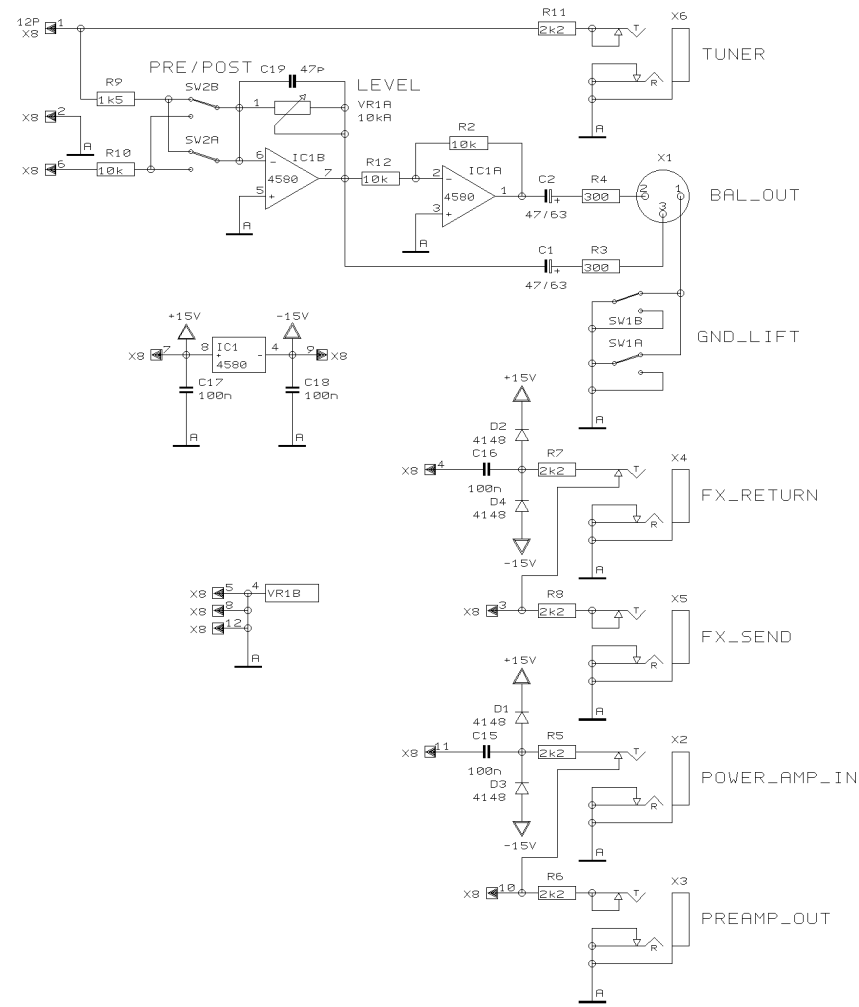

REVISIONS D (17/05/07)

DRAWN BE

CHECKED

DATE 30.05.7
13:49

BEHRINGER

Specialized Studio Equipment

PROJECT
BVT4500H
ULTRABASS
PREAMP

SHEET 1 OF 3 SHEETS TOTAL