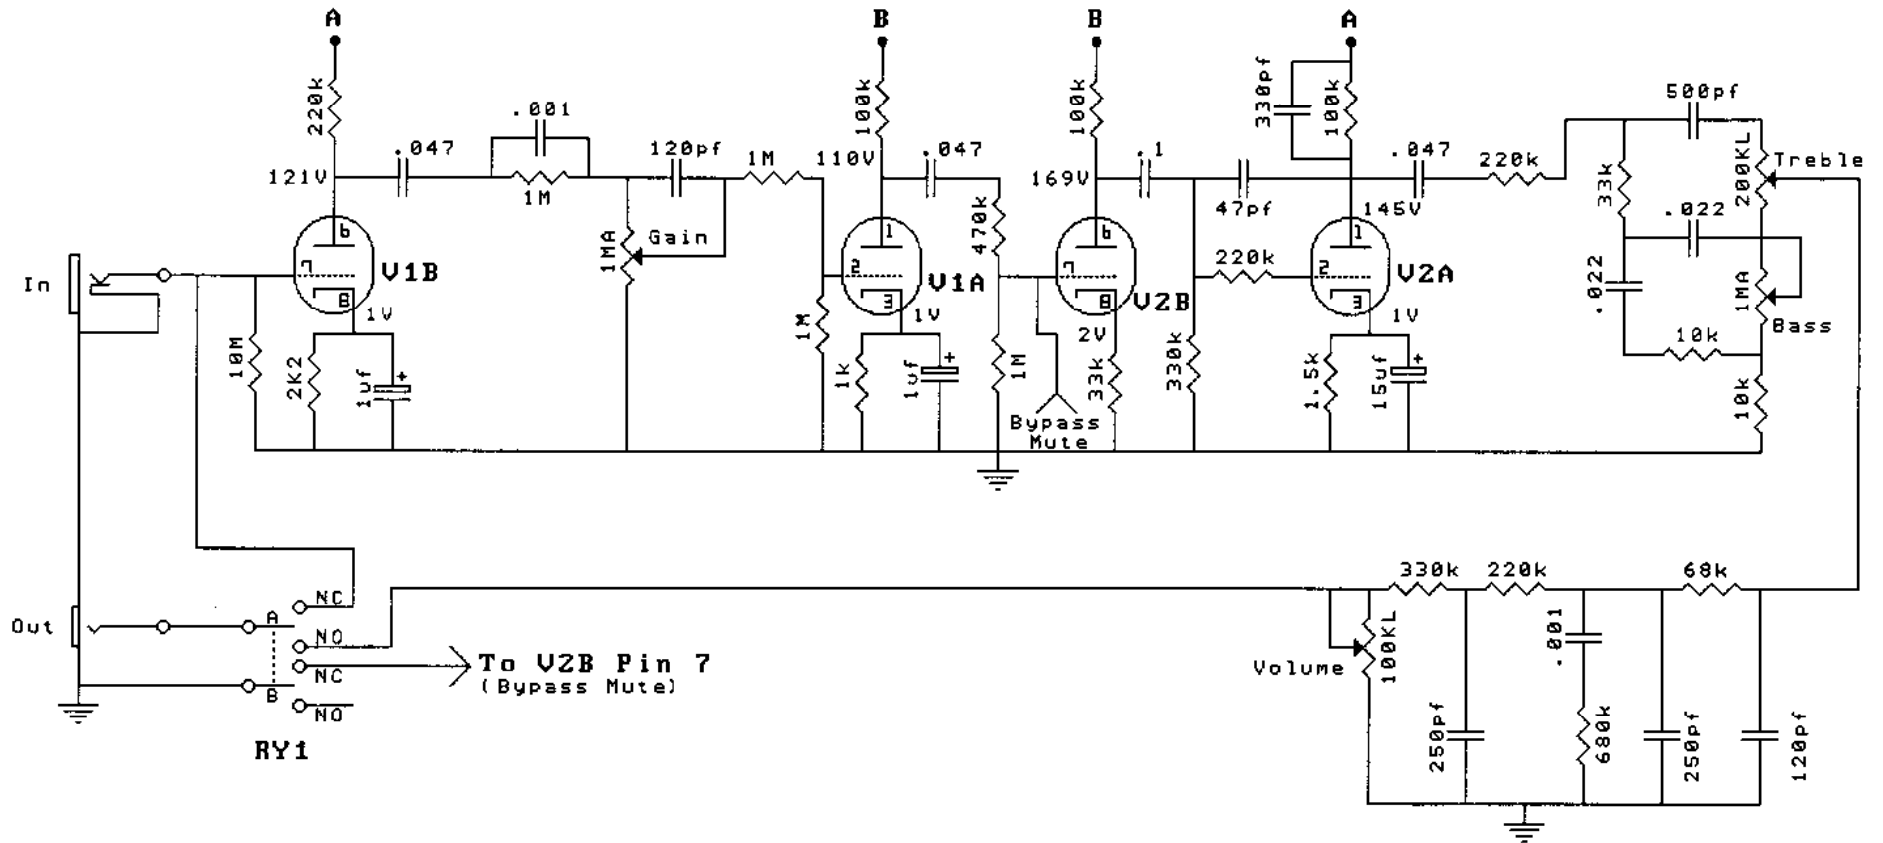

MESA-BOOGIE V1 BOTTLE ROCKET

Preamp
FILE V1BOTROC.501