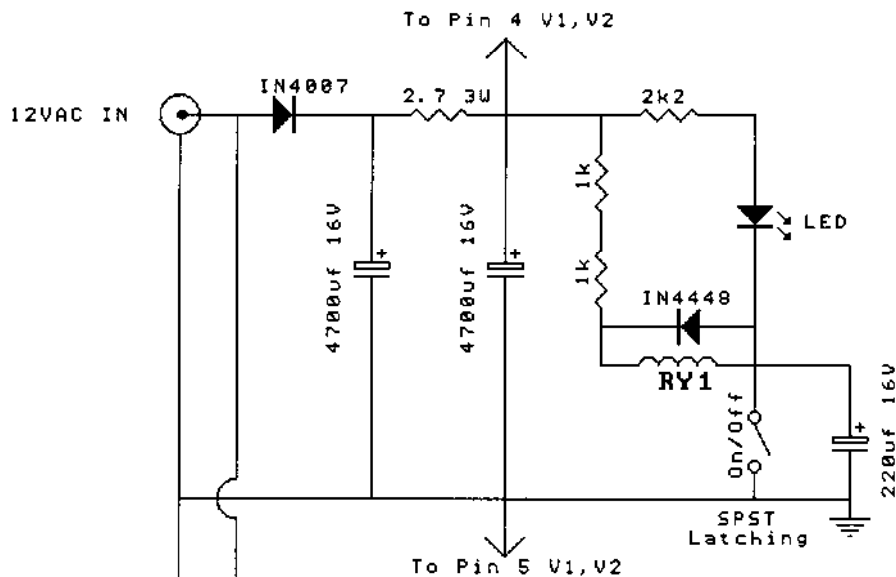

MESA-BOOGIE V1 BOTTLE ROCKET Power Supply

FILE V1PWSUP.501

HI-V SUPPLIES