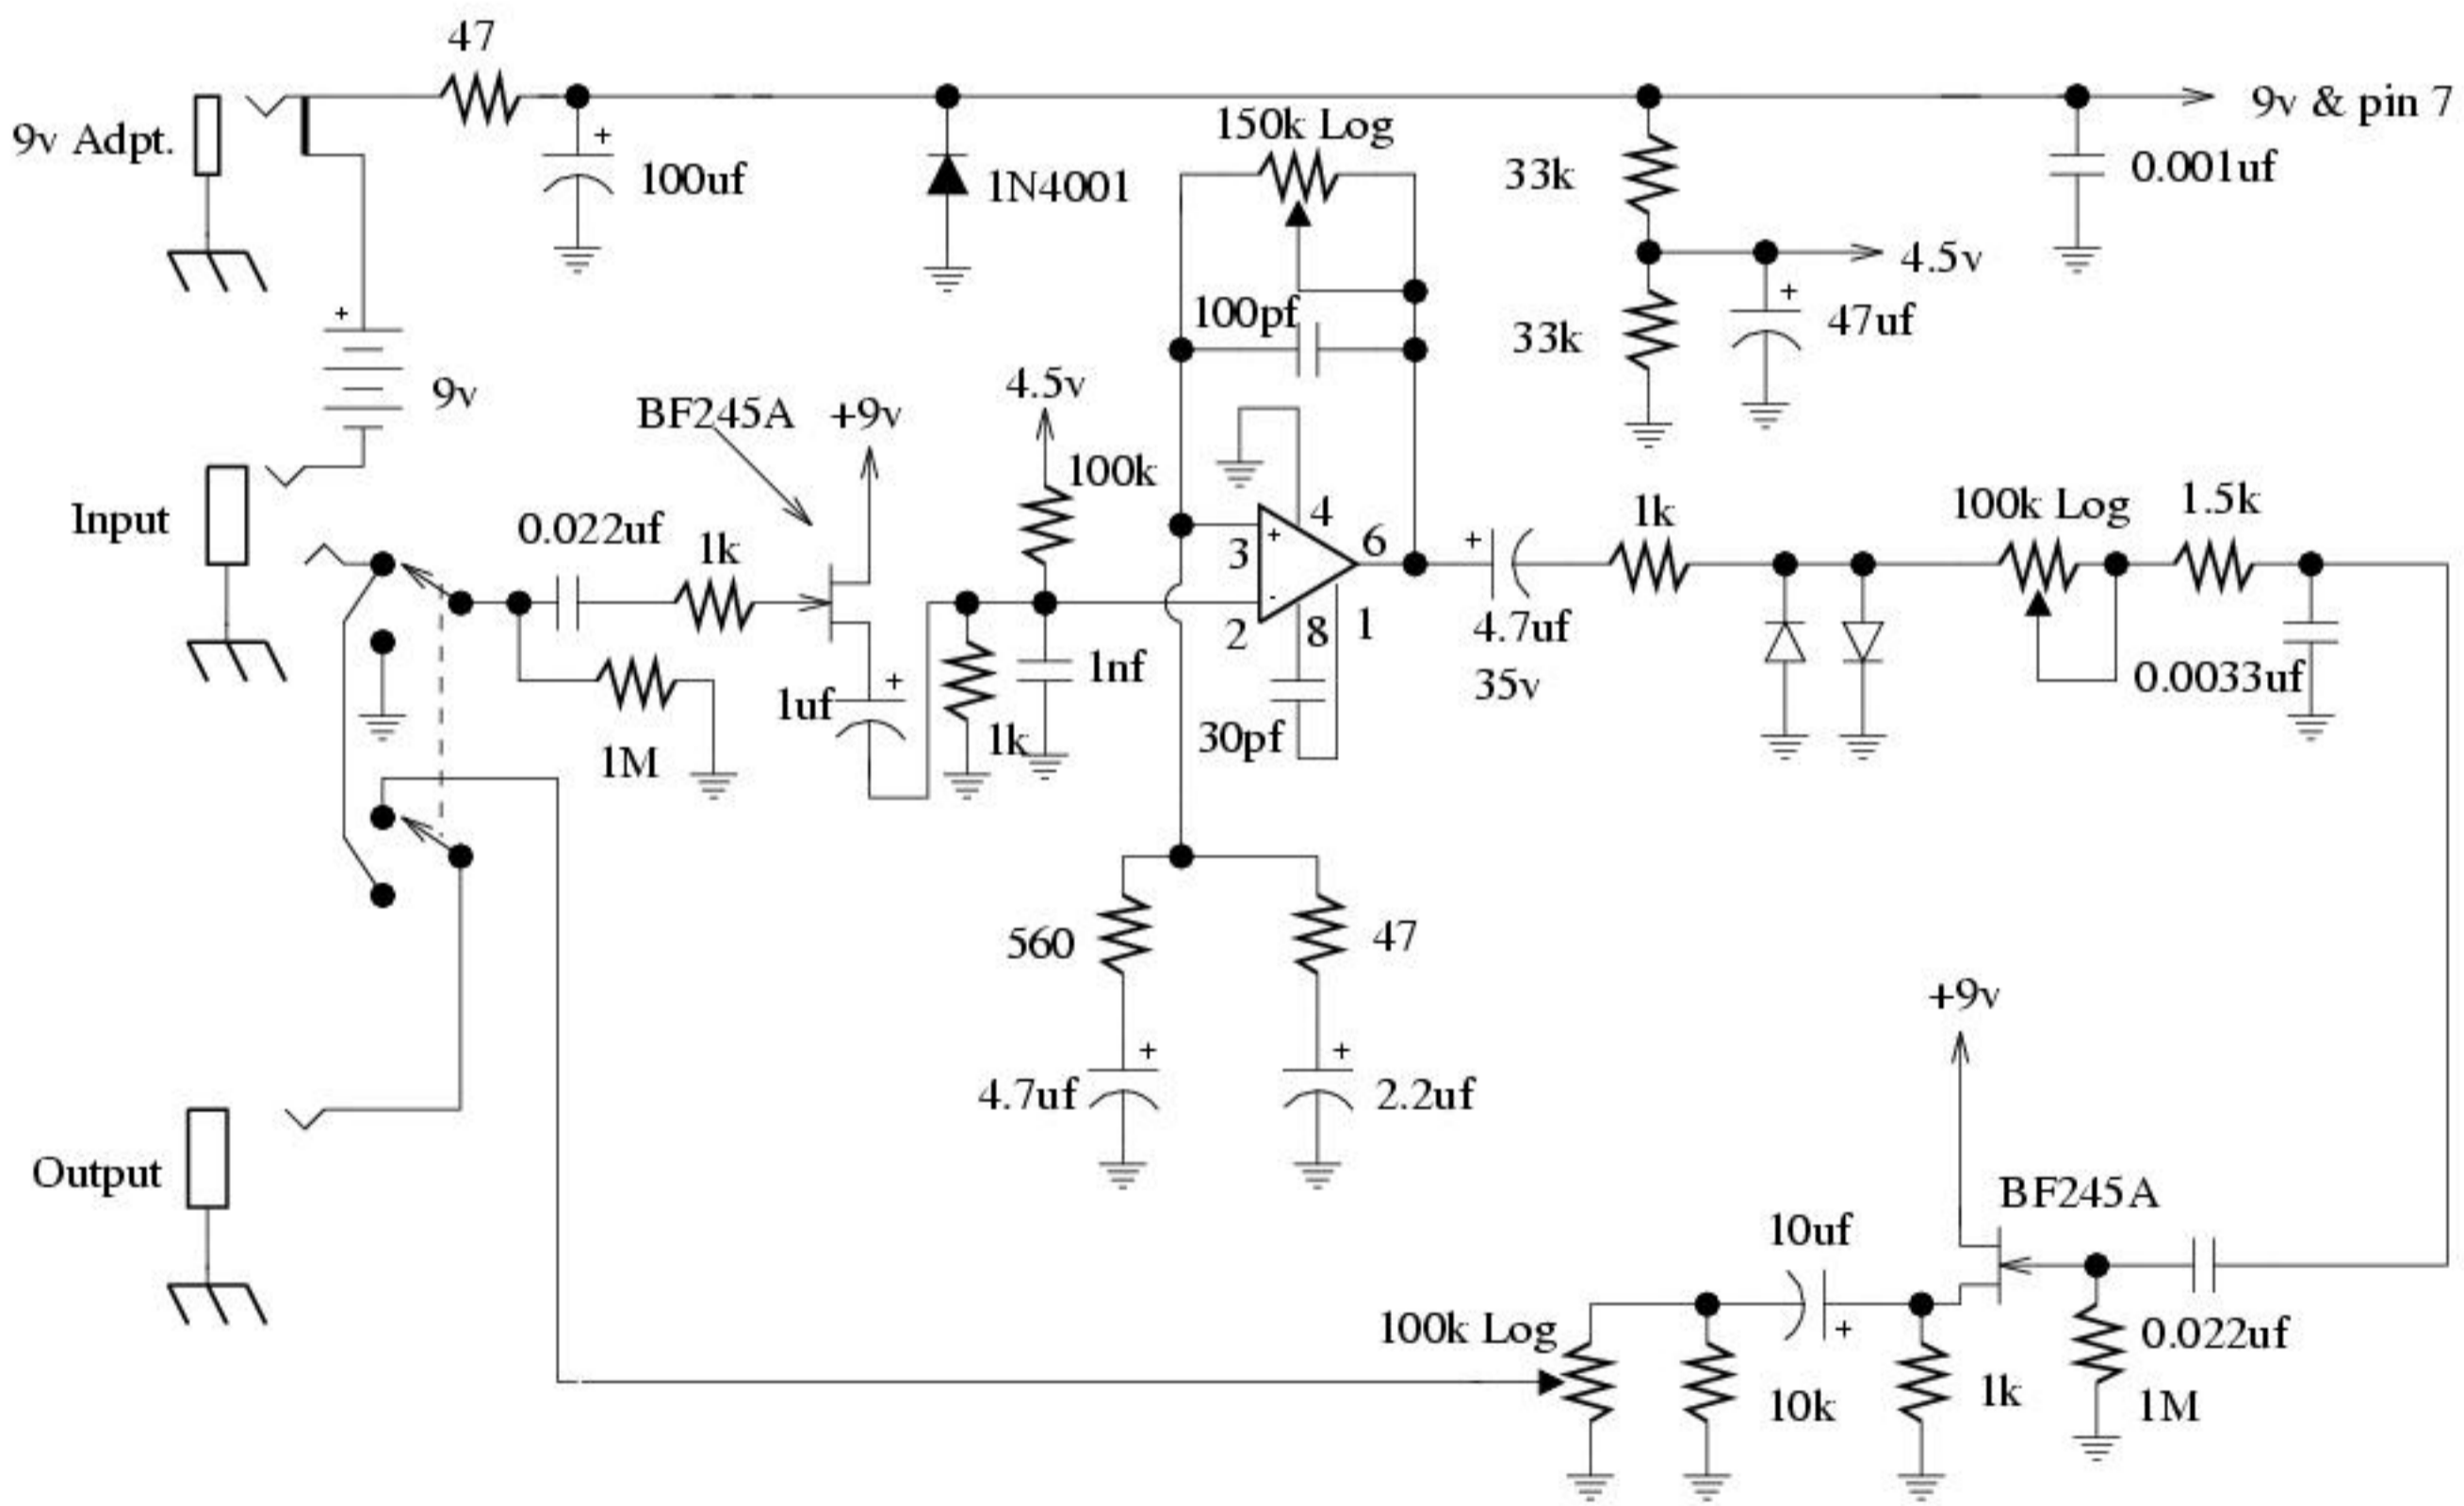

ProCo Rat Distortion

IC = LM308

Diodes = 1N4148