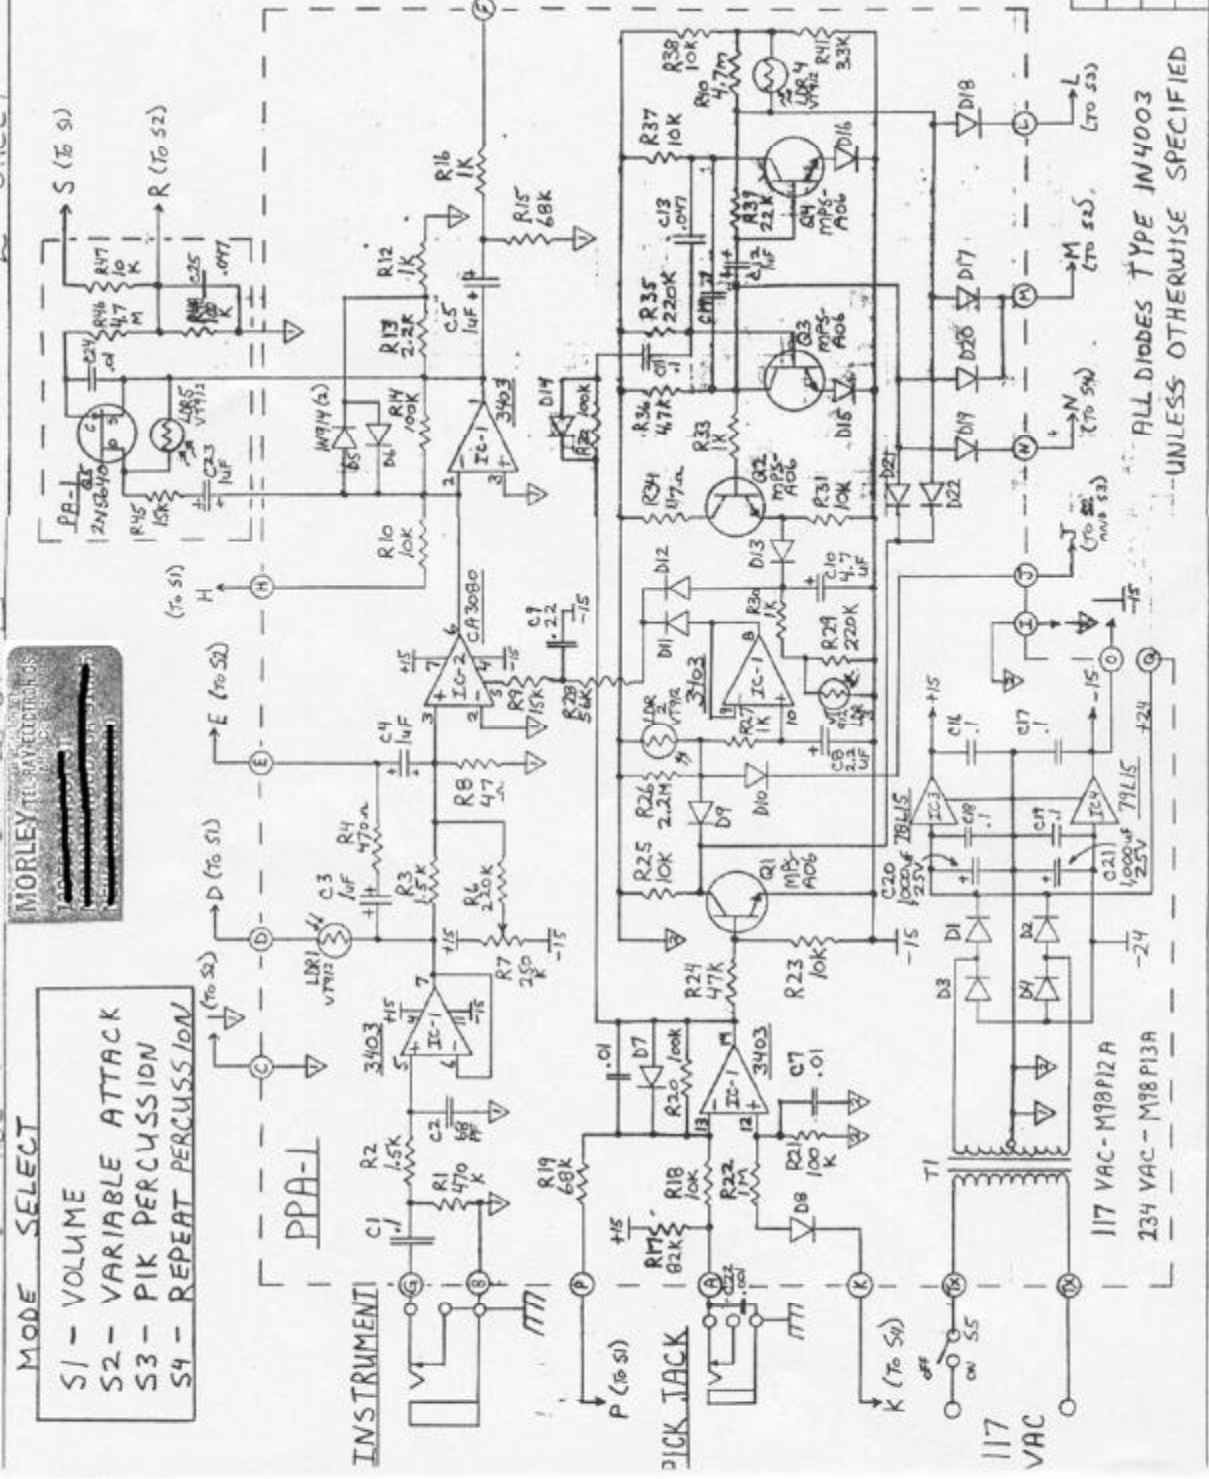

MODE SELECT
 S1 - VOLUME
 S2 - VARIABLE ATTACK
 S3 - PIK PERCUSSION
 S4 - REPEAT PERCUSSION

TEL-RAY ELECTRONICS
 MORLEY PIK-PERCUSSION
 MODEL - PPA-1
 3-14-80
 RB 3-21-80
 R 1010

ALL DIODES TYPE IN4003
 UNLESS OTHERWISE SPECIFIED