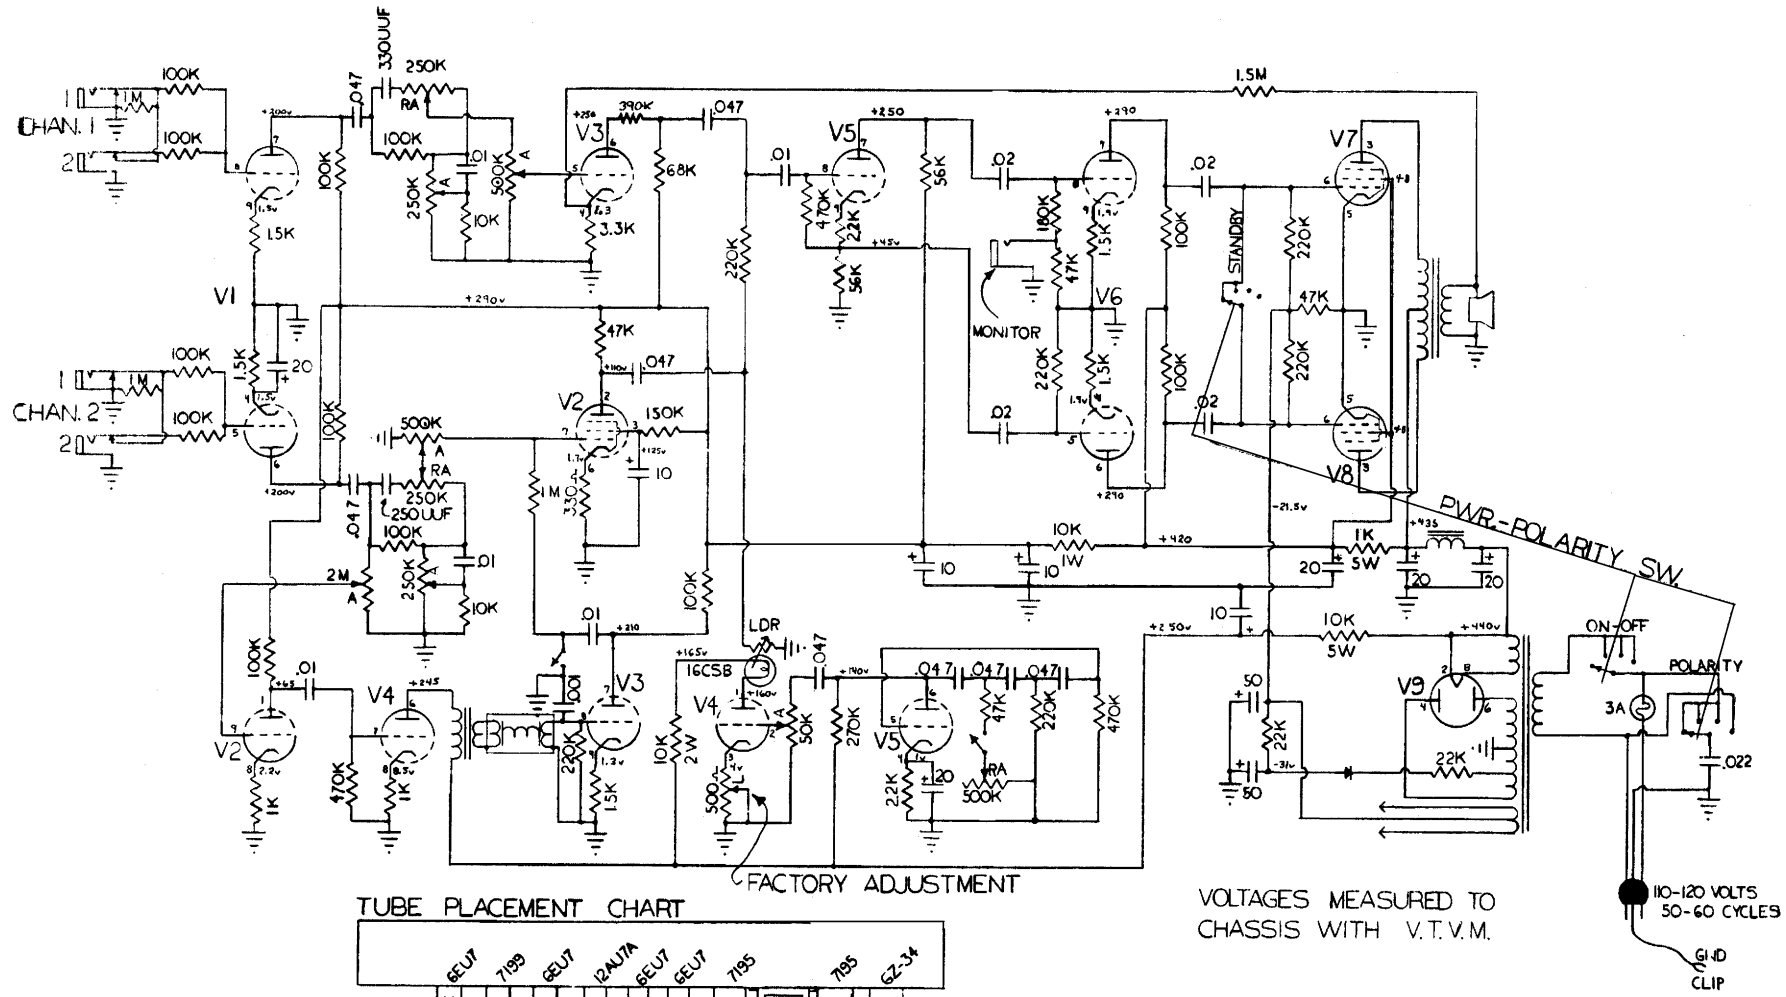

EA-5RVT

TUBE PLACEMENT CHART

6EU7	7199	6EU7	12AU7A	6EU7	6EU7	7195	7195	6Z-34
V1	V2	V3	V4	V5	V6	V7	V8	V9

VOLTAGES MEASURED TO CHASSIS WITH V.T.V.M.

110-120 VOLTS
50-60 CYCLES
GND CLIP