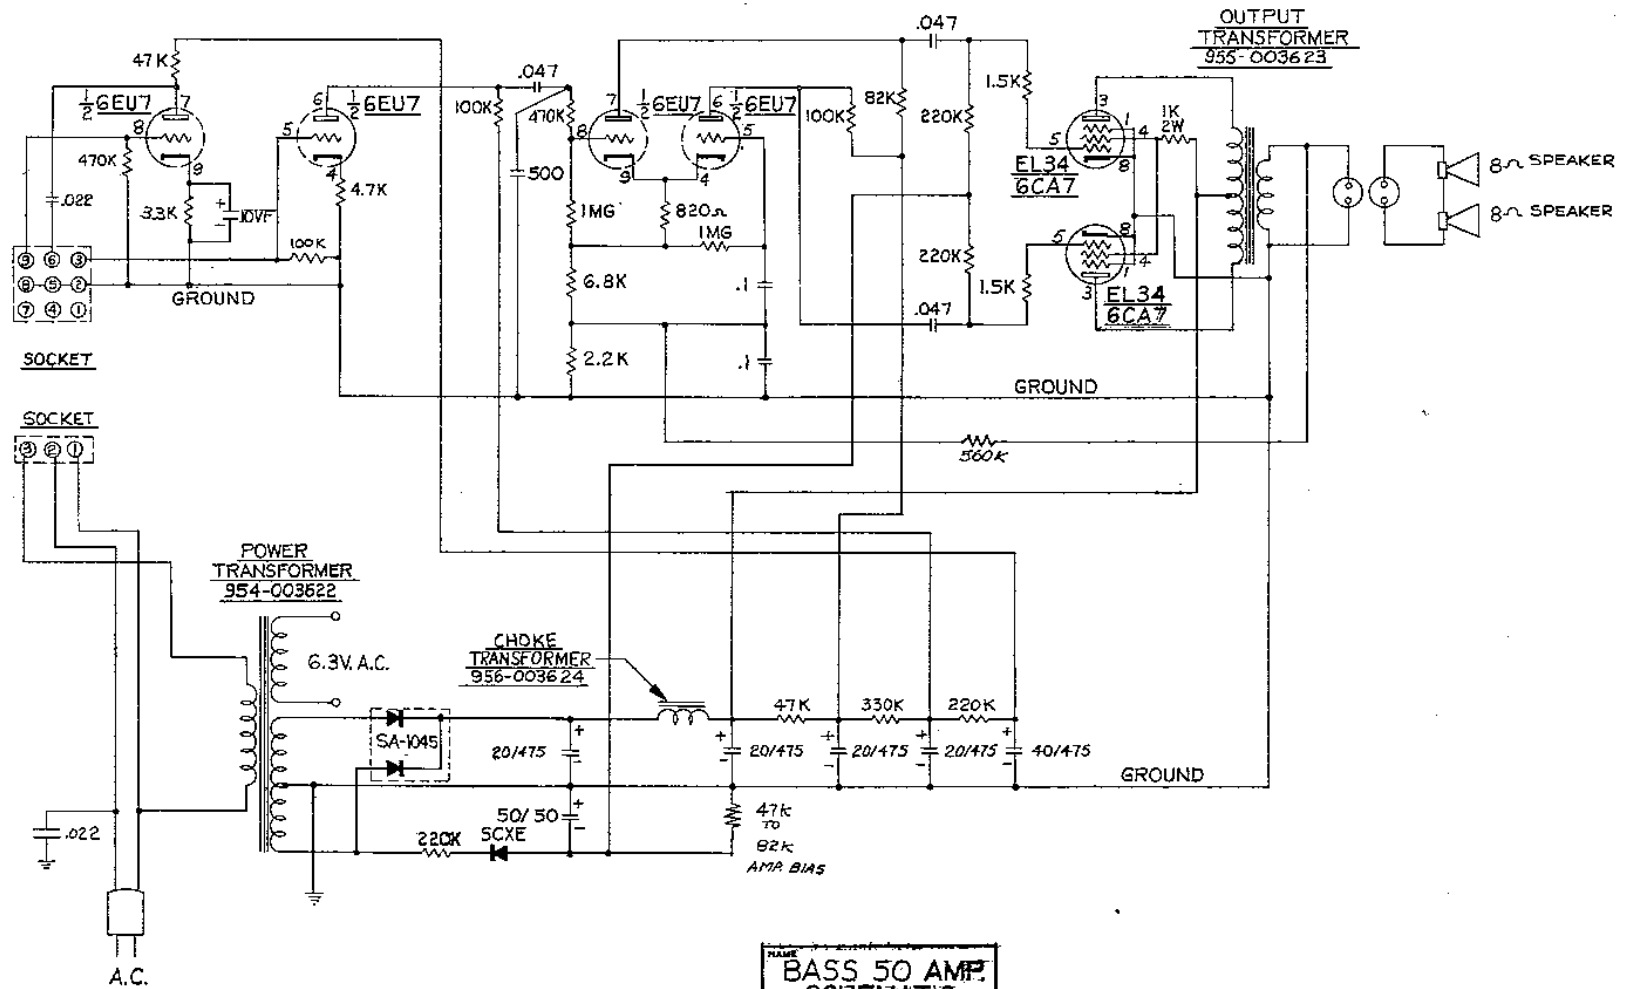

TUBE LOCATION CHART

BASS 50 AMP SCHEMATIC