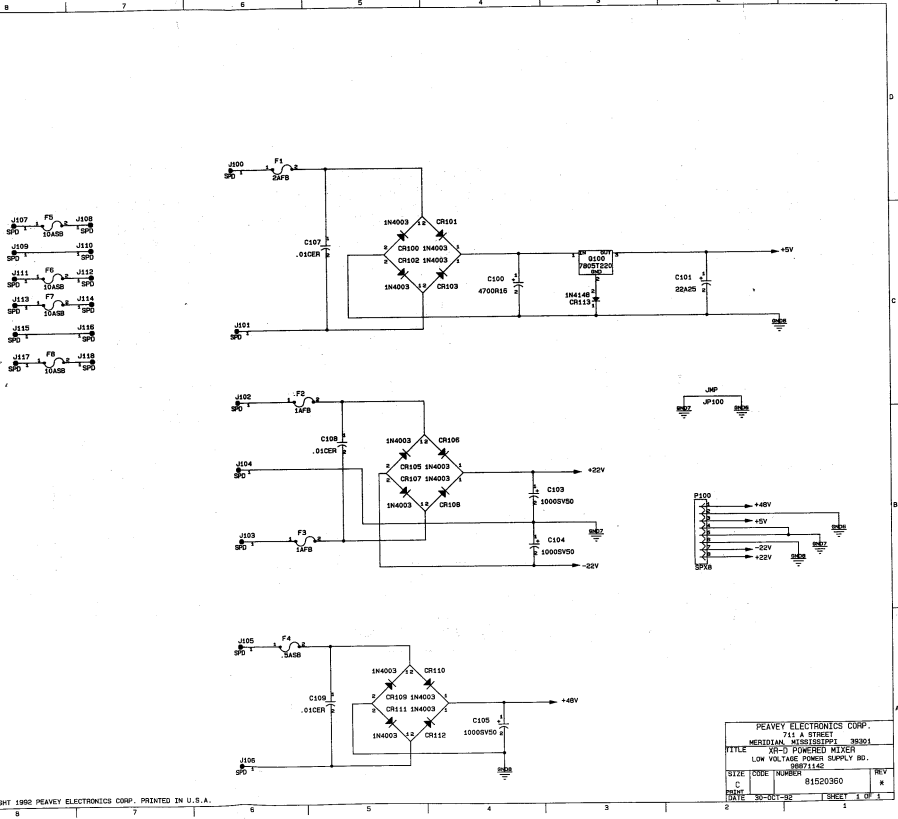

- J107 F1 10A3B J108 SPD 1
- J109 F2 10A3B J110 SPD 1
- J111 F3 10A3B J112 SPD 1
- J113 F4 10A3B J114 SPD 1
- J115 F5 10A3B J116 SPD 1
- J117 F6 10A3B J118 SPD 1