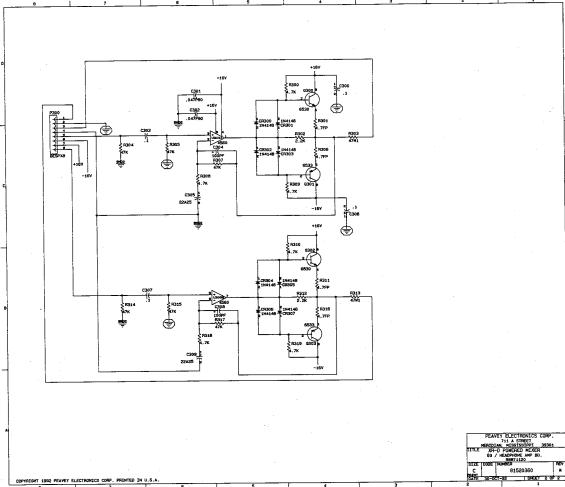

COPYRIGHT 1982 PEAVEY ELECTRONICS COMP. PRINTED IN U.S.A.

PEAVEY ELECTRONICS COMP.
 514 STREET
 TITLE XR-10 POWERED MIXER
 PART NO. 81520001
 SIZE CODE (NONE)
 0 81520000 REV
 DATE 05-01-82 SHEET 1 OF 1

- J107 F1 10A3B J108 SPD 1
- J109 F2 10A3B J110 SPD 1
- J111 F3 10A3B J112 SPD 1
- J113 F4 10A3B J114 SPD 1
- J115 F5 10A3B J116 SPD 1
- J117 F6 10A3B J118 SPD 1

PEAVEY ELECTRONICS CORP.			
711 A STREET			
MERIDIAN, MISSISSIPPI 39301			
TITLE RT-3 POWERED MIXER			
LOW VOLTAGE POWER SUPPLY BO.			
SHEET 1 OF 1			
SIZE	CODE	NUMBER	REV
C		815200350	*
DATE	30-01-78		SHEET 1 OF 1

COPYRIGHT 1982 PEAVEY ELECTRONICS CORP. PRINTED IN U.S.A.

- 50 _____ 18V+
- 51 _____ 18V+
- 52 _____ 18V+
- 53 _____ 18V+
- 54 _____ 18V+
- 55 _____ 18V+
- 56 _____ 18V+
- 57 _____ 18V+
- 58 _____ 18V+
- 59 _____ 18V+
- 60 _____ 18V+
- 61 _____ 18V+
- 62 _____ 18V+
- 63 _____ 18V+
- 64 _____ 18V+
- 65 _____ 18V+
- 66 _____ 18V+
- 67 _____ 18V+
- 68 _____ 18V+
- 69 _____ 18V+
- 70 _____ 18V+
- 71 _____ 18V+
- 72 _____ 18V+
- 73 _____ 18V+
- 74 _____ 18V+
- 75 _____ 18V+
- 76 _____ 18V+
- 77 _____ 18V+
- 78 _____ 18V+
- 79 _____ 18V+
- 80 _____ 18V+
- 81 _____ 18V+
- 82 _____ 18V+
- 83 _____ 18V+
- 84 _____ 18V+
- 85 _____ 18V+
- 86 _____ 18V+
- 87 _____ 18V+
- 88 _____ 18V+
- 89 _____ 18V+
- 90 _____ 18V+
- 91 _____ 18V+
- 92 _____ 18V+
- 93 _____ 18V+
- 94 _____ 18V+
- 95 _____ 18V+
- 96 _____ 18V+
- 97 _____ 18V+
- 98 _____ 18V+
- 99 _____ 18V+
- 100 _____ 18V+

Replace the 14 pin IC socket
 to part # 71466234

P.E.C.
 P4-31-8
 18288
 9887159
 UNITY POWER MIXER ED.
 COPYRIGHT 1981
 PERVEY ELECTRONICS CORP.

COPYRIGHT 1988 HEVEY ELECTRONICS CORP. PRINTED IN U.S.A.