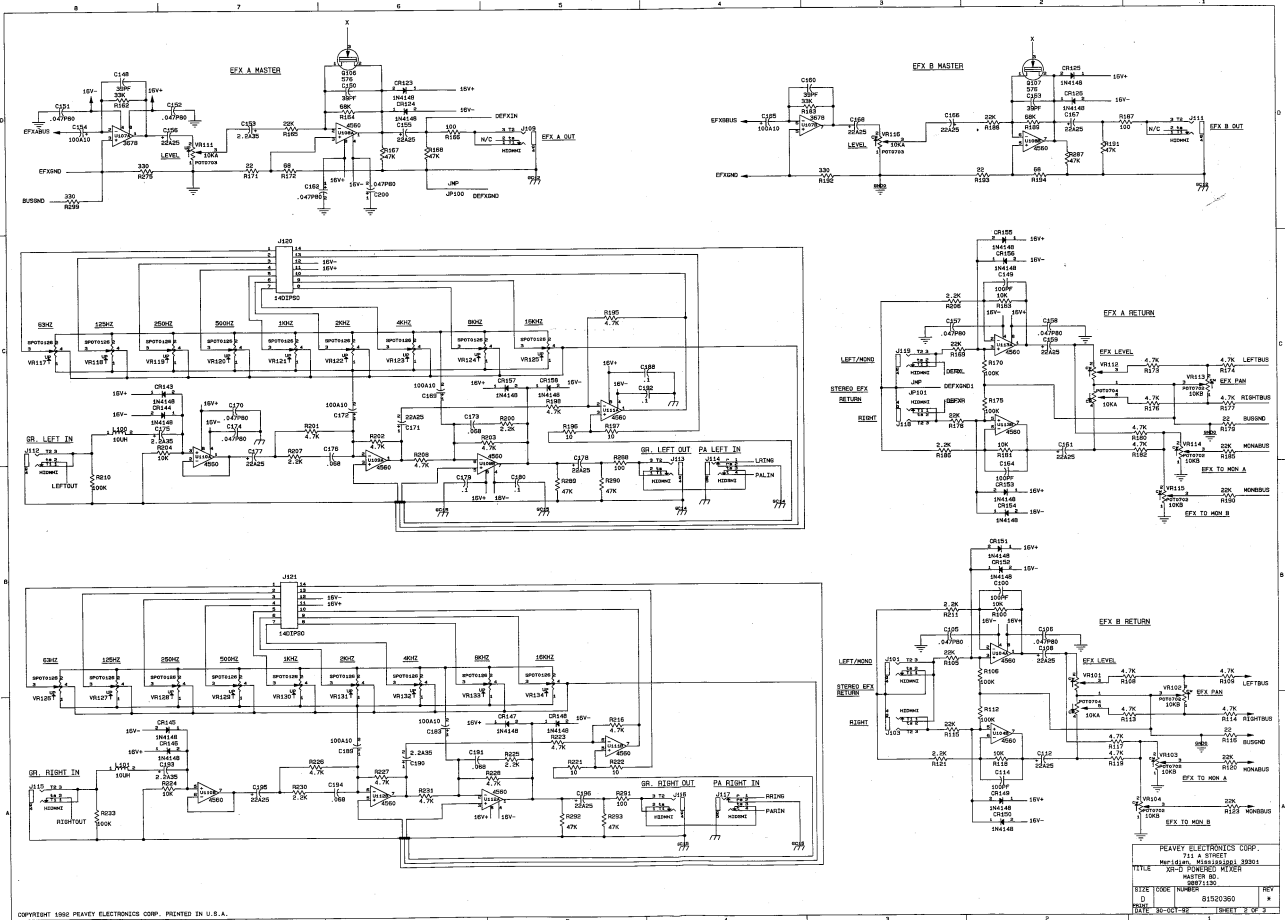

COPYRIGHT 1982 PEAVEY ELECTRONICS COMP. PRINTED IN U.S.A.

PEAVEY ELECTRONICS COMP.
 514 STREET
 TITLE XR-10 POWERED MIXER
 PART NO. 81520001
 SIZE CODE (NONE)
 0 81520000 REV
 DATE 05-01-82 SHEET 1 OF 1

- J107 F1 10A3B J108 SPD 1
- J109 F2 10A3B J110 SPD 1
- J111 F3 10A3B J112 SPD 1
- J113 F4 10A3B J114 SPD 1
- J115 F5 10A3B J116 SPD 1
- J117 F6 10A3B J118 SPD 1

PEAVEY ELECTRONICS CORP.			
711 A STREET			
MERIDIAN, MISSISSIPPI 39301			
TITLE RT-3 POWERED MIXER			
LOW VOLTAGE POWER SUPPLY BO.			
SHEET 1 OF 1			
SIZE	CODE	NUMBER	REV
C		815200350	*
DATE	30-01-78		SHEET 1 OF 1

Replace the 14 pin IC socket
 to part # 71466234

P.E.C.
 P4-31-8
 18288
 9887159
 UNITY POWER MIXER ED.
 COPYRIGHT 1981
 PERVEY ELECTRONICS CORP.

COPYRIGHT 1988 HEVEY ELECTRONICS CORP. PRINTED IN U.S.A.