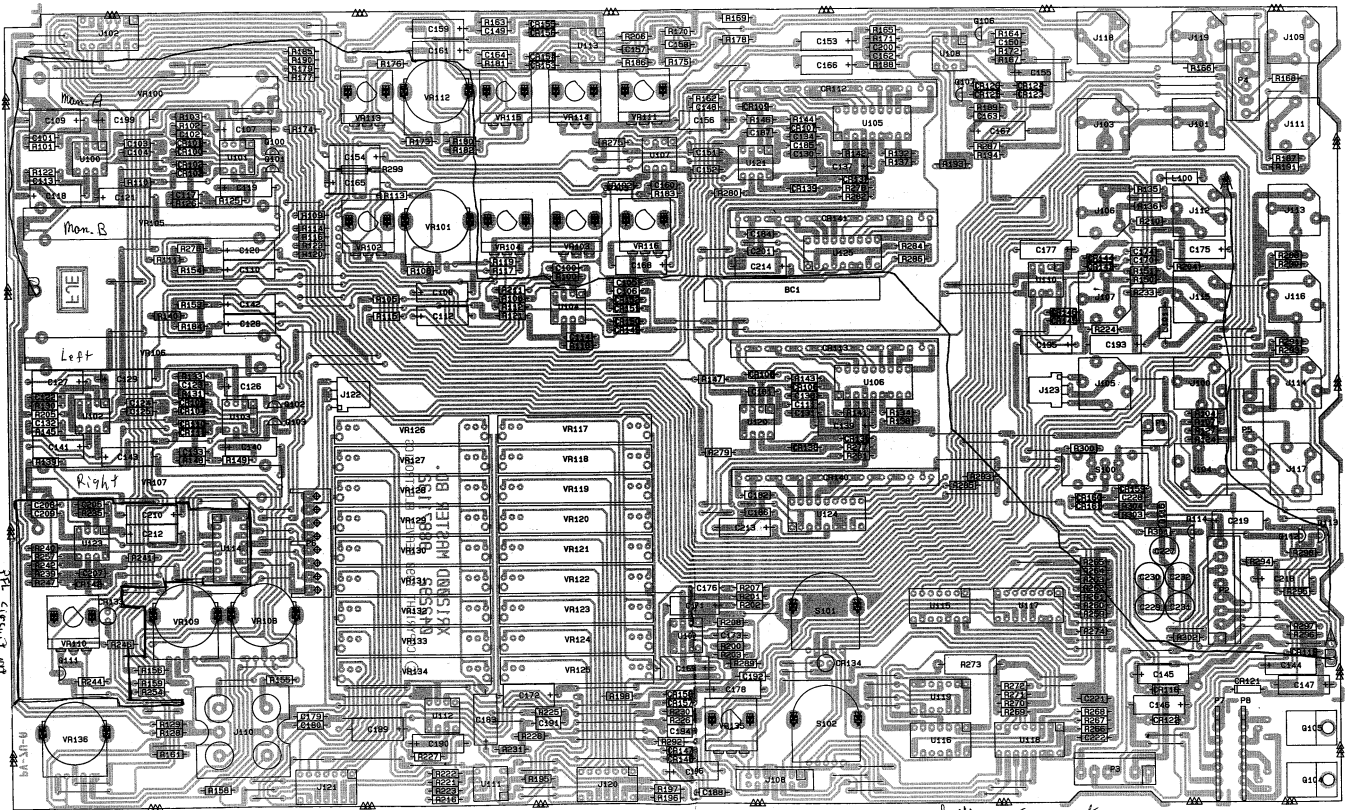

COPYRIGHT 1982 PEAVEY ELECTRONICS COMP. PRINTED IN U.S.A.

PEAVEY ELECTRONICS COMP.
 514 STREET
 TITLE XR-10 POWERED MIXER
 PART NO. 81520001
 SIZE CODE (NONE)
 0 81520000 REV
 DATE 05-01-82 SHEET 1 OF 1

- J107 F1 10A3B J108 SPD 1
- J109 F2 10A3B J110 SPD 1
- J111 F3 10A3B J112 SPD 1
- J113 F4 10A3B J114 SPD 1
- J115 F5 10A3B J116 SPD 1
- J117 F6 10A3B J118 SPD 1

PEAVEY ELECTRONICS CORP.			
711 A STREET			
MERIDIAN, MISSISSIPPI 39301			
TITLE RT-3 POWERED MIXER			
LOW VOLTAGE POWER SUPPLY BO.			
SHEET 1 OF 1			
SIZE	CODE	NUMBER	REV
C		815200350	*
DATE	30-01-78		SHEET 1 OF 1

HEAVY ELECTRONICS CORP.
 711 A STREET
 NEWTON, MASSACHUSETTS 02459
 TITLE: XM-1 PAMPHLET WIRING
 MASTER 001
 DATE CODE TOWER: 81500560
 REV: 3 OF 4

V14 circuit AM
 v14 in this section
 do not install J120B

Replace the 14 pin IC socket
 to part # 71466234

P.E.C.
 P4-31-8
 18288
 9887159
 UNITY POWER MIXER ED.
 COPYRIGHT 1981
 PERVEY ELECTRONICS CORP.

COPYRIGHT 1988 HEVEY ELECTRONICS CORP. PRINTED IN U.S.A.