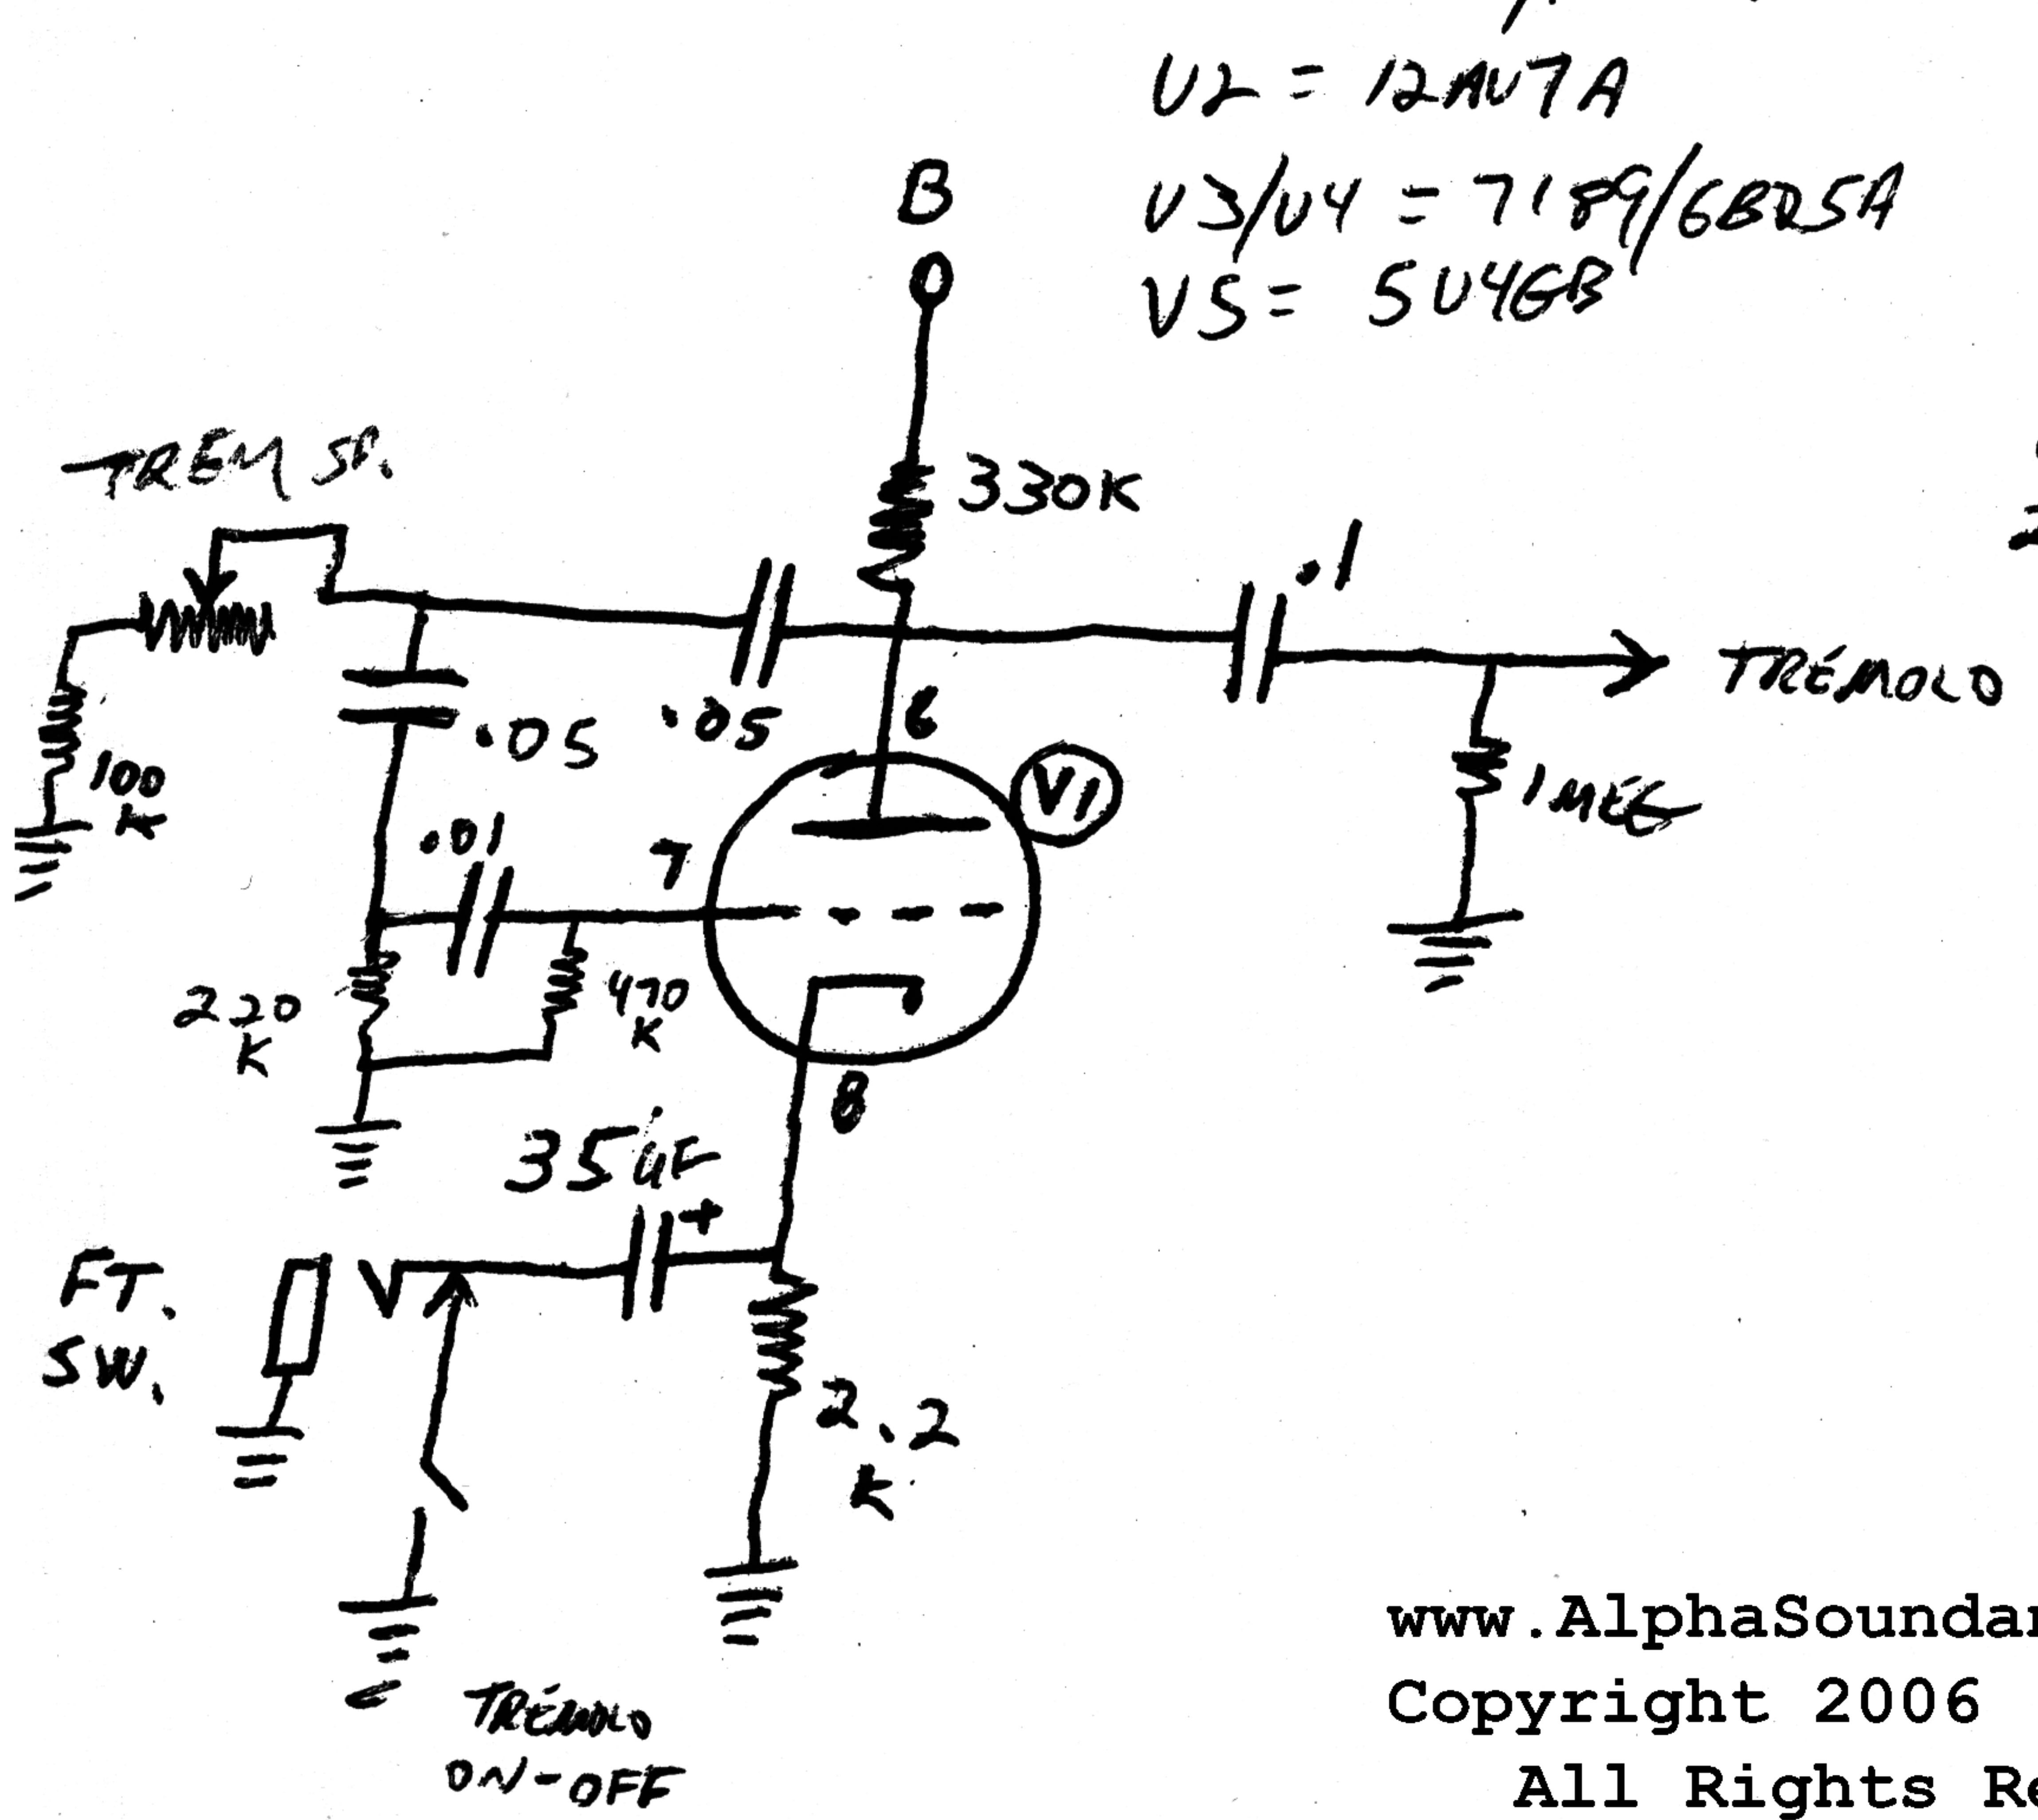

V1 = 7025/12AX7A
 V2 = 12AU7A
 V3/V4 = 7189/6BD5A
 V5 = 5U4GB

www.AlphaSoundandLight.com
 Copyright 2006 A.D.Forbes
 All Rights Reserved

SAND AMP
 CIRCA 1962
 ADP 12-98