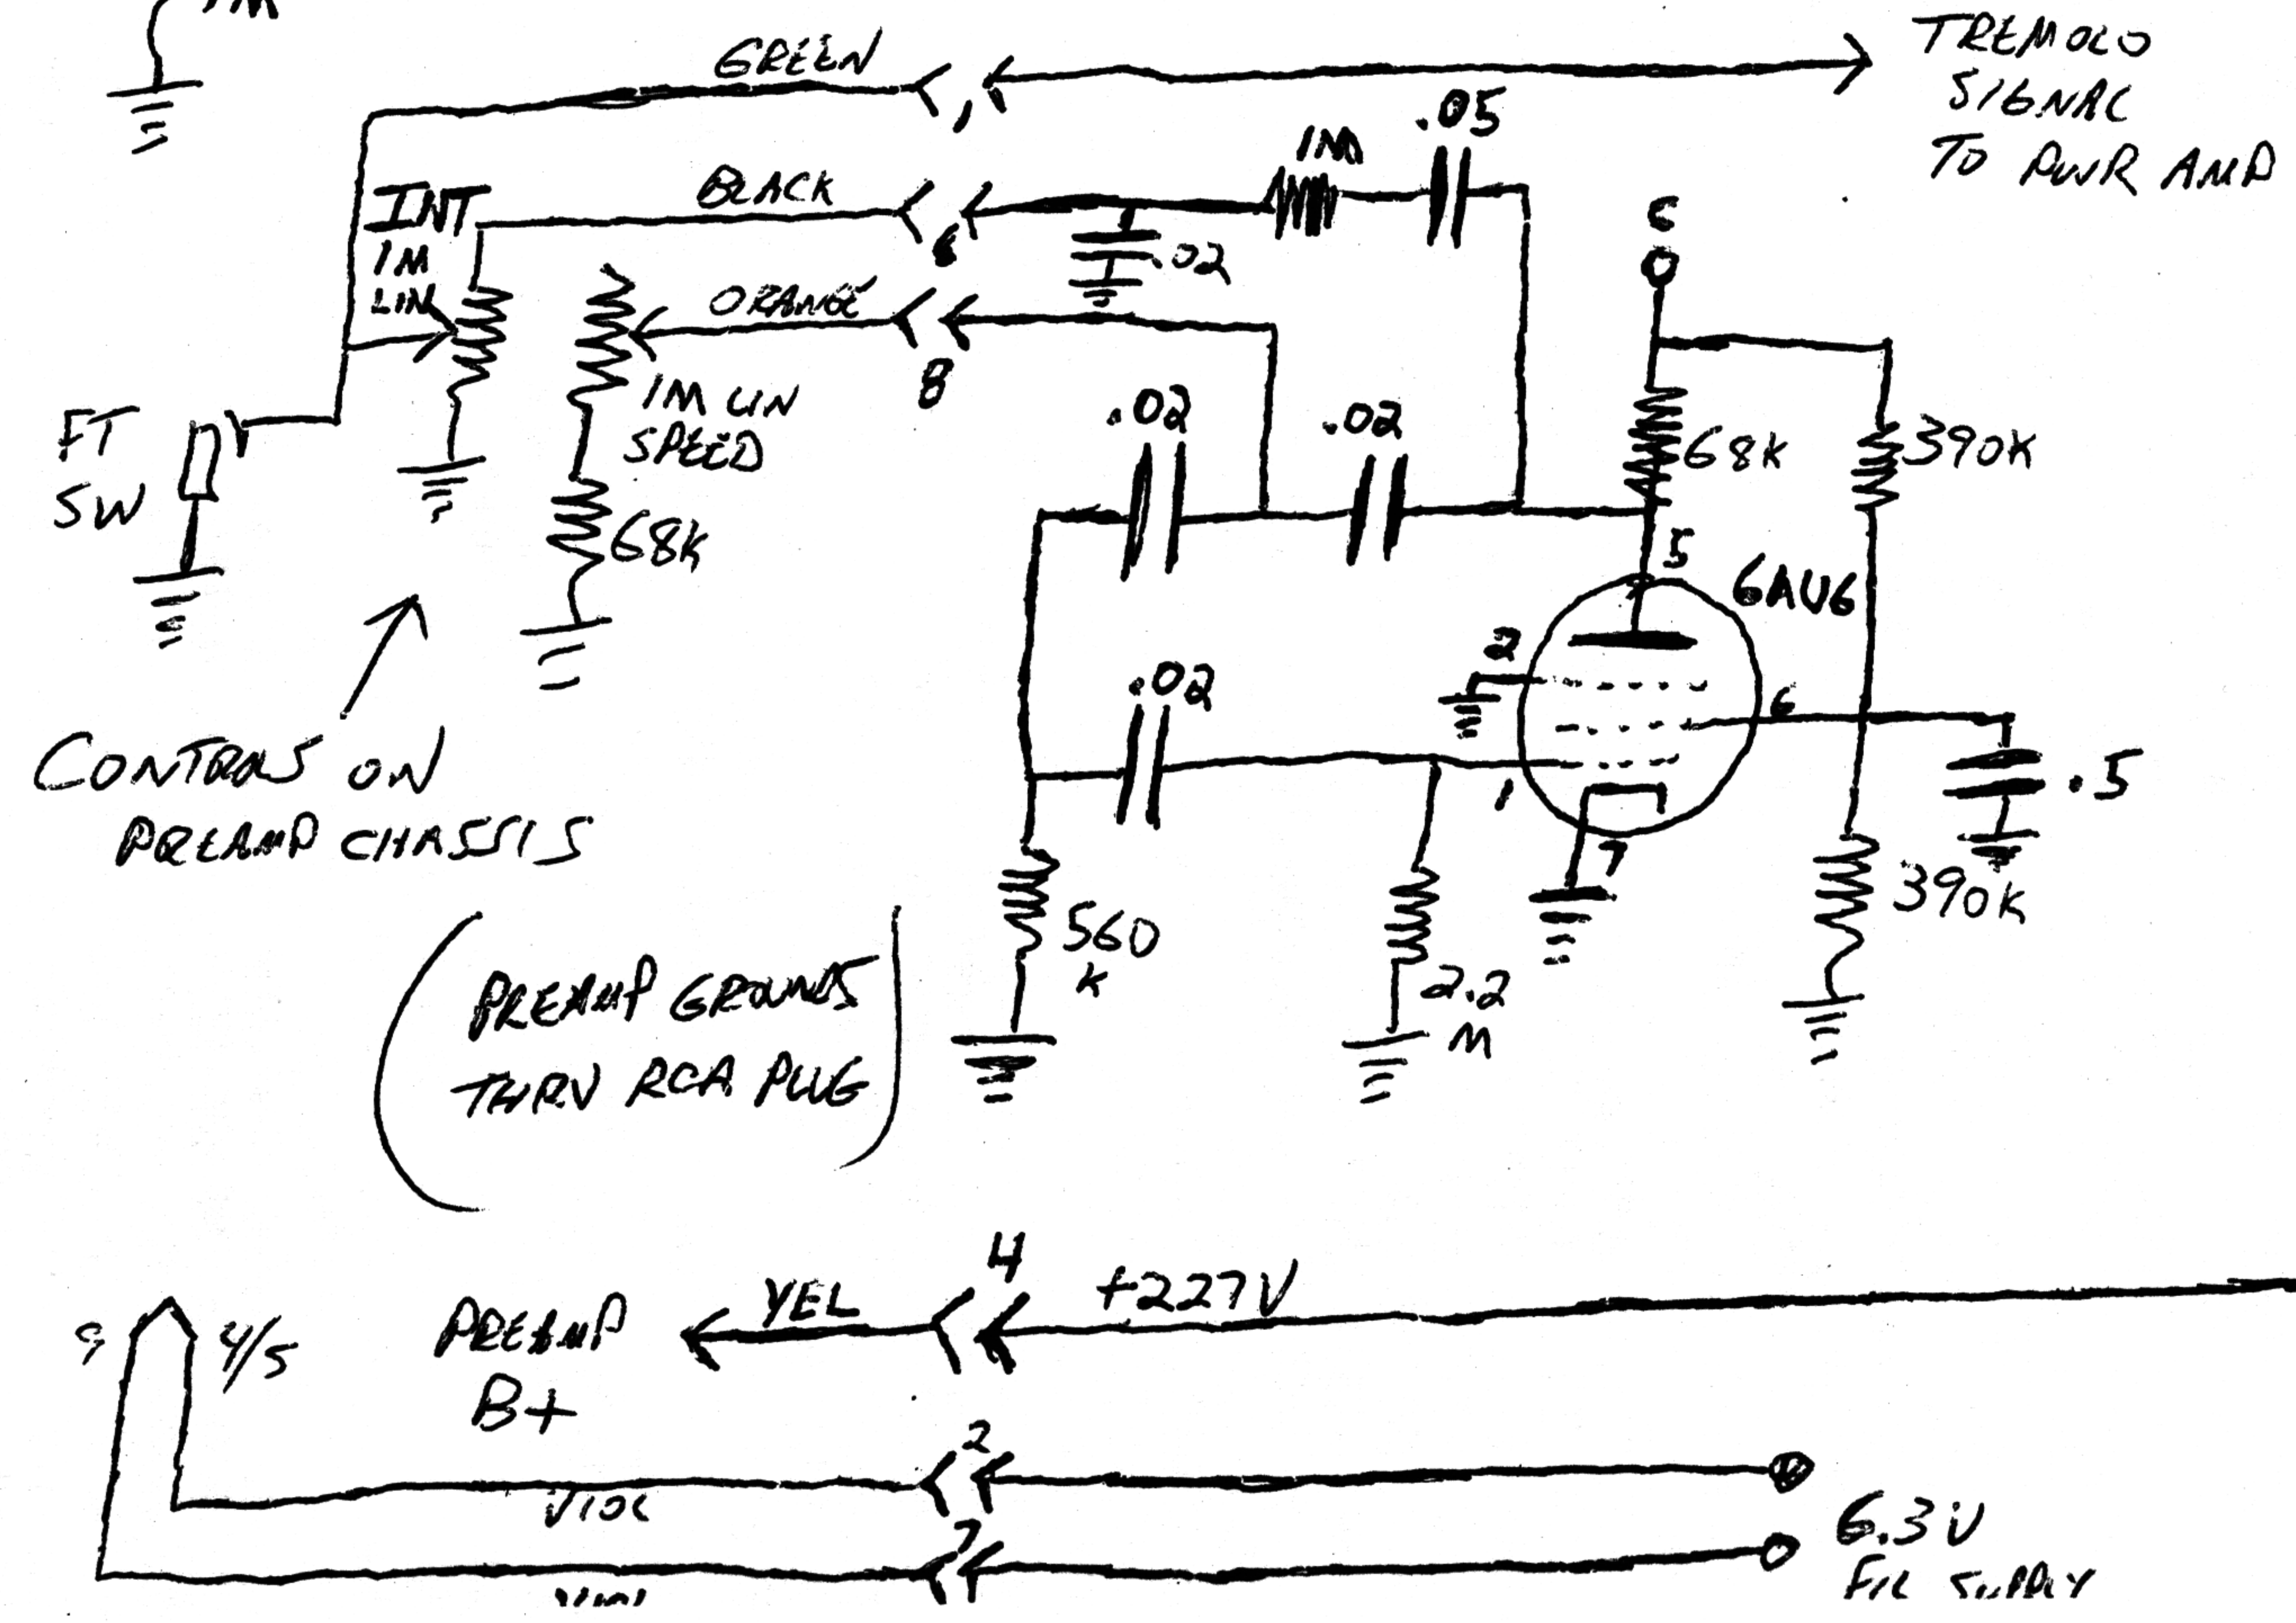

www.AlphaSoundandLight.com
 Copyright 2006 A.D.Forbes
 All Rights Reserved

COMPONENTS
 DATE CODES 56-58

SILVERTONE 1392
 CHASSIS
 185.10277 AF