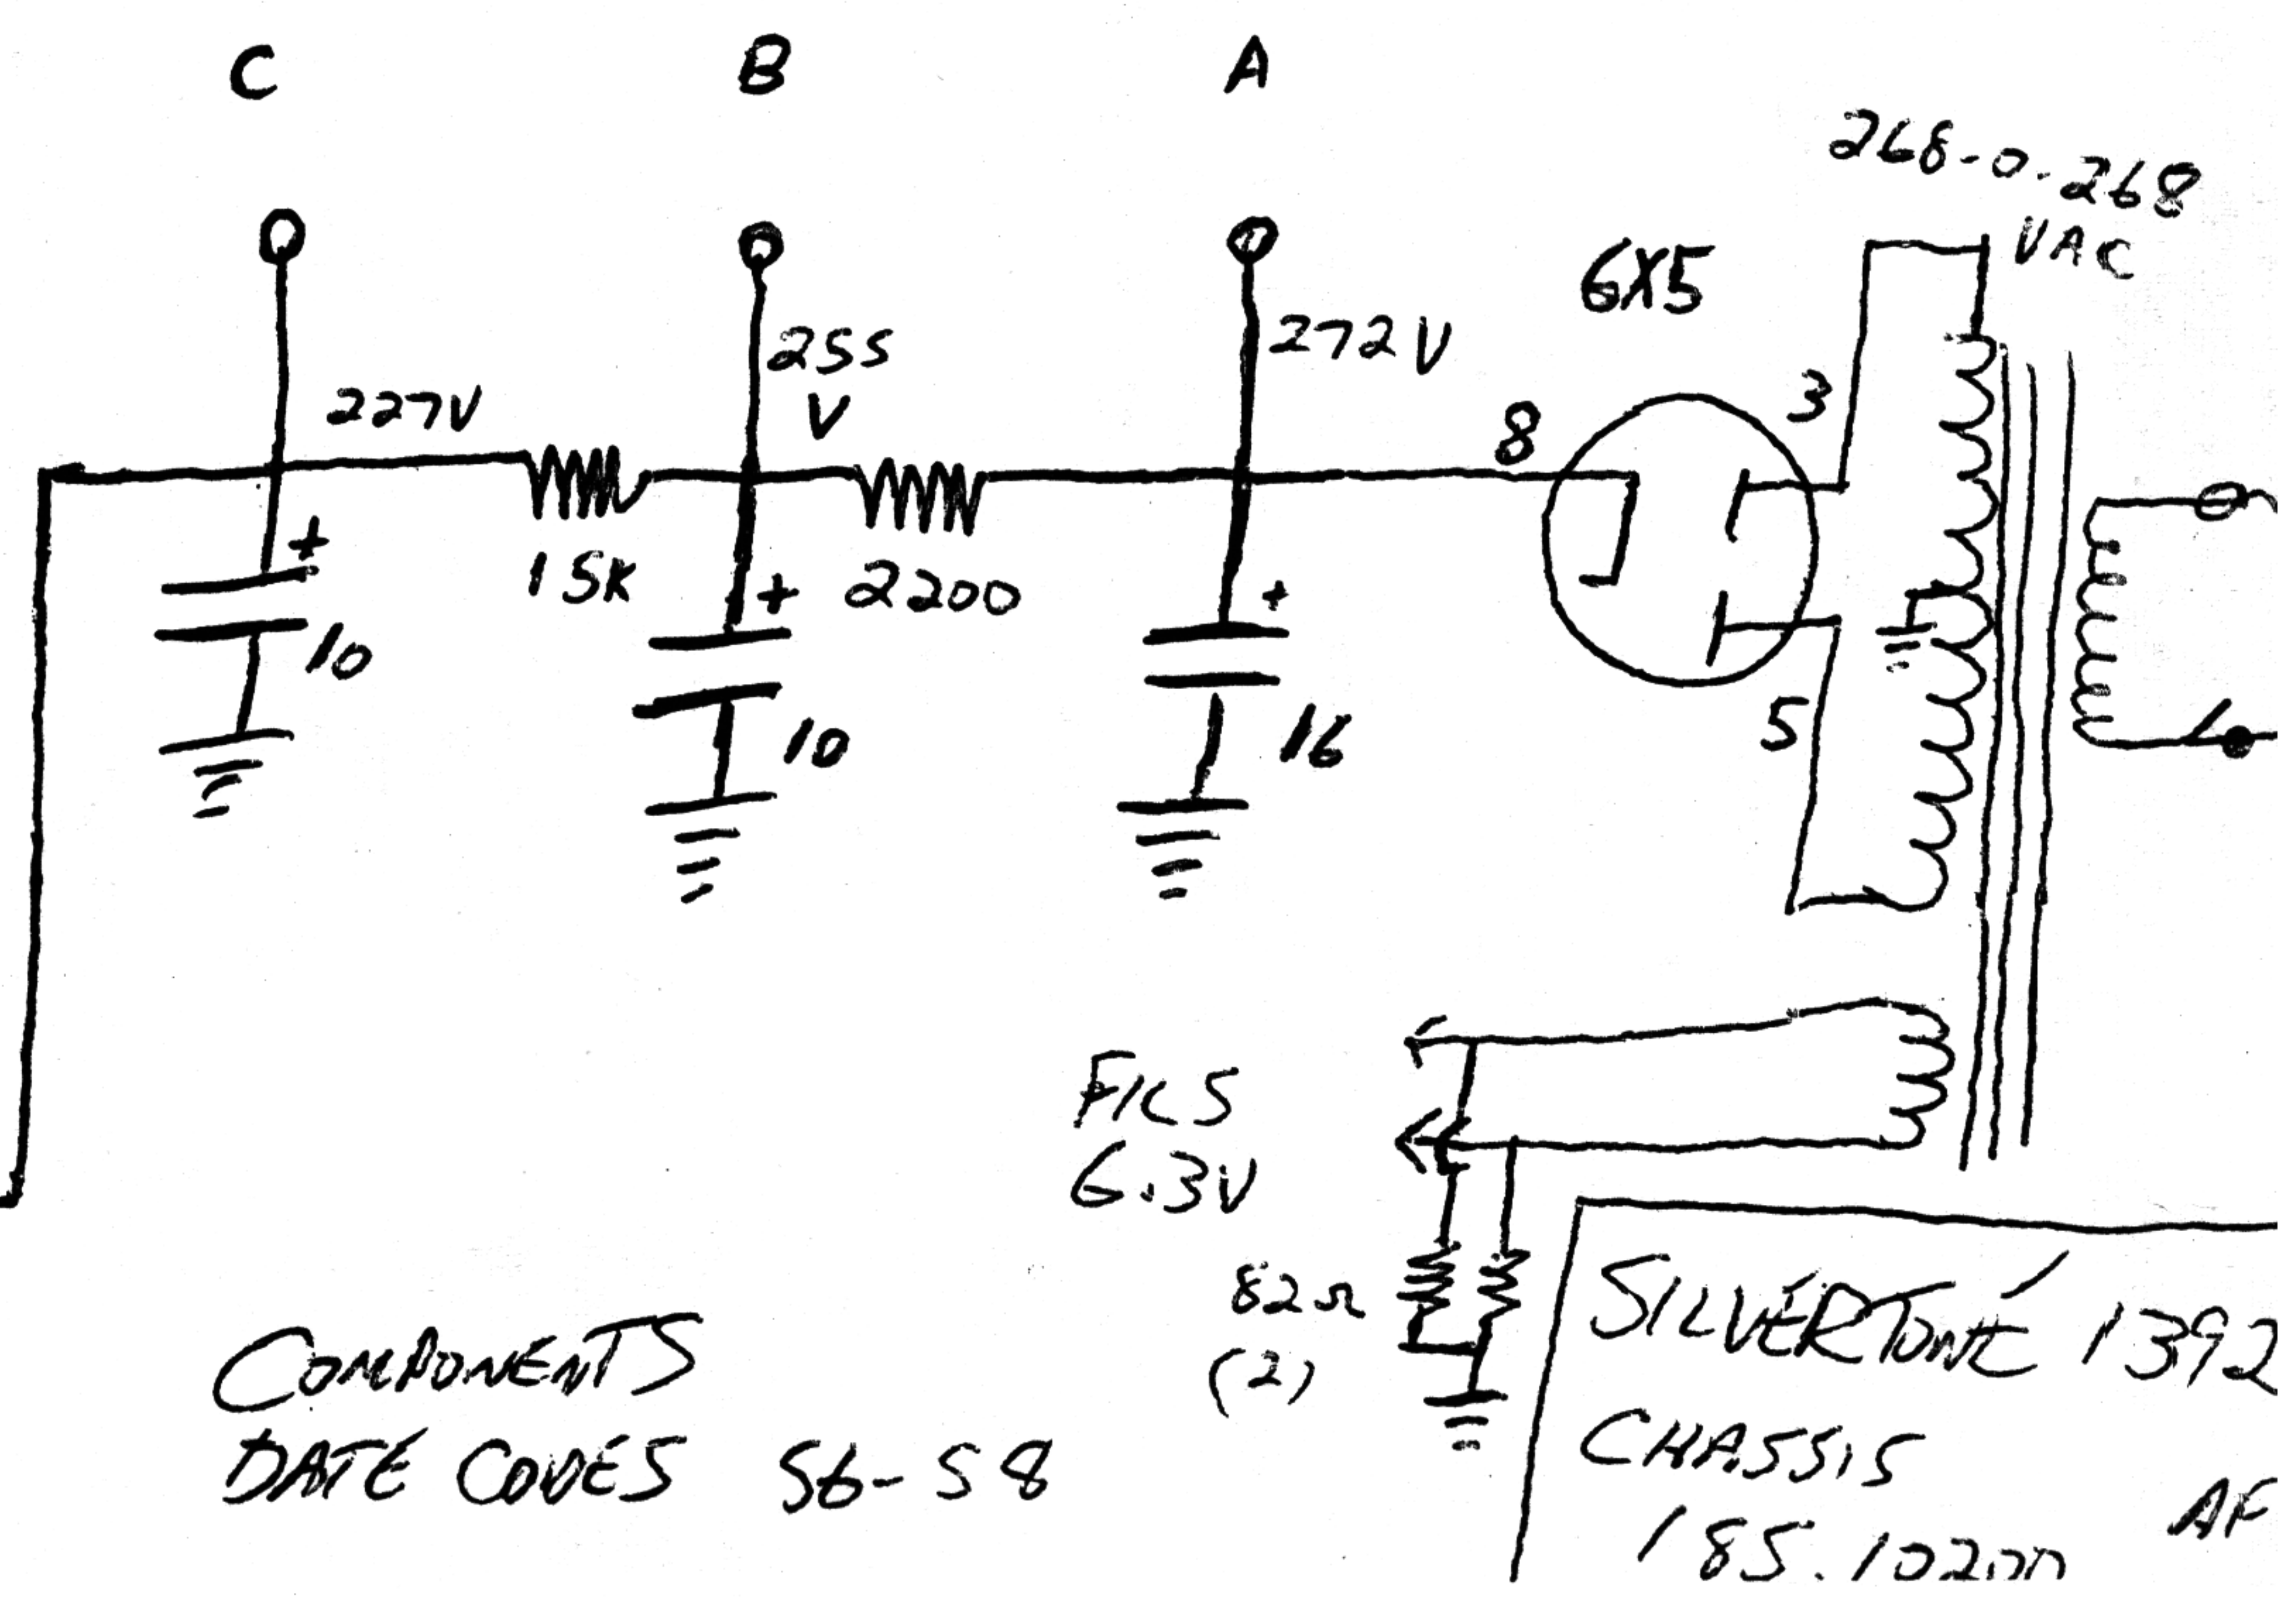

www.AlphaSoundandLight.com
 Copyright 2006 A.D.Forbes
 All Rights Reserved

COMPONENTS
 DATE CODES 56-58

SILVERTONE 1392
 CHASSIS
 185.10277 AF