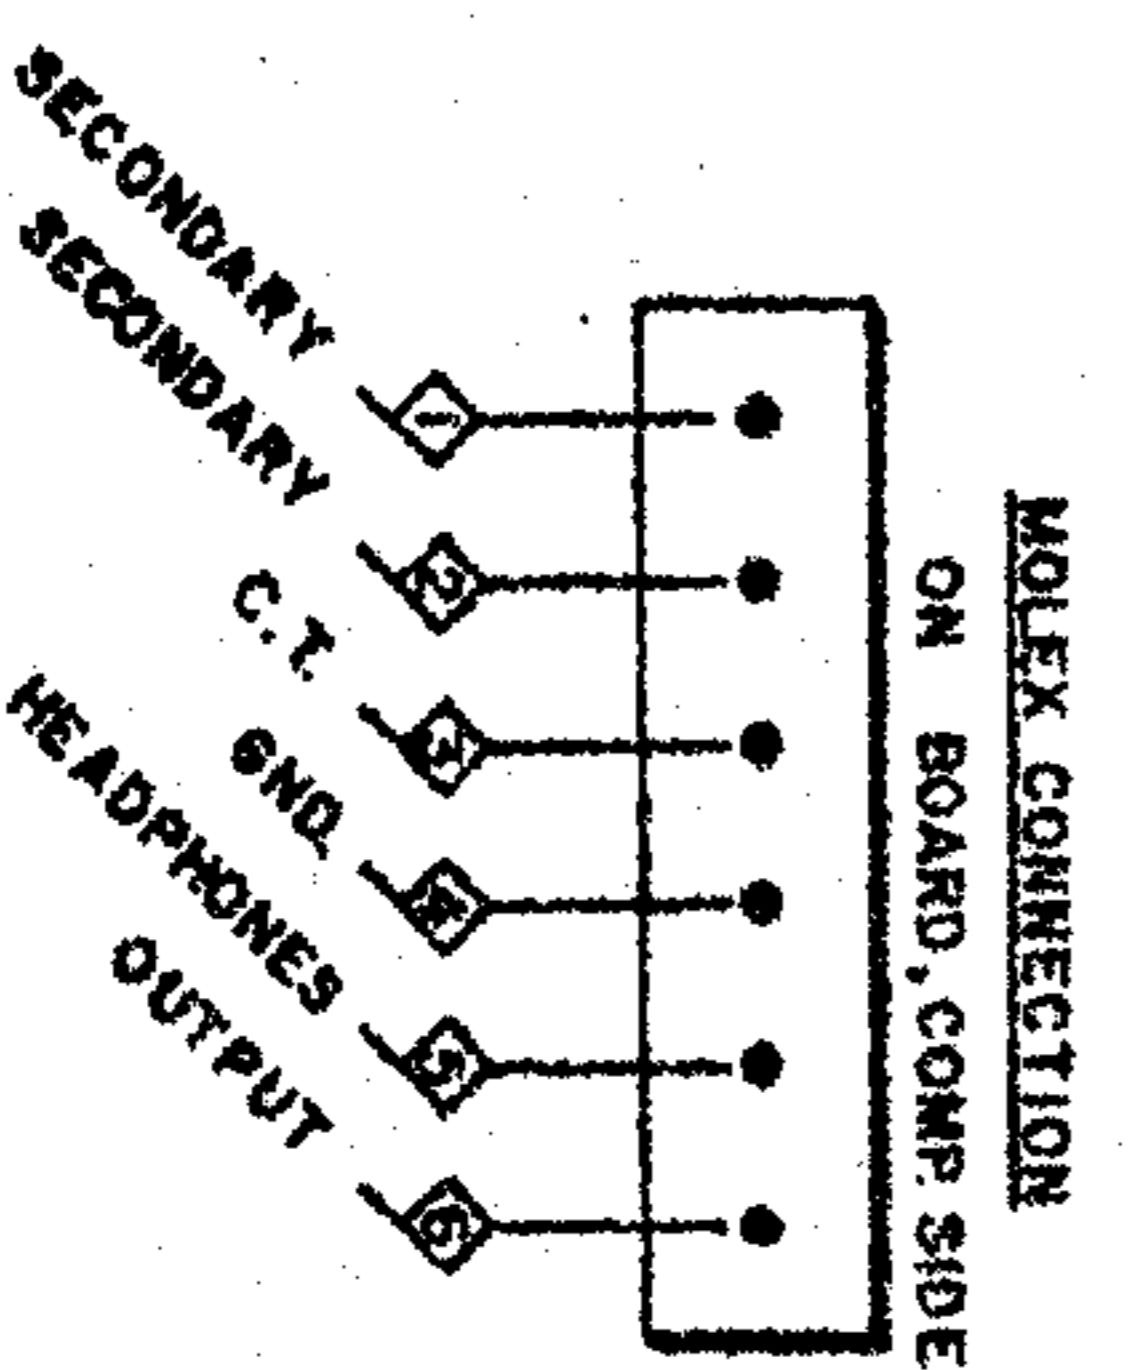

BOARD No. **M446**

NOTES

ALL R's I/A/W, UNLESS OTHER-WISE SPEC.

EYELET CONNECTION

MOLEX CONNECTION

| | |
|-------------------------|--------------------|
| YORKVILLE SOUND LTD. | |
| TS-10 GUITAR AMPLIFIER | |
| DATE - MAR-6-82 | DWG - GILL GENELUS |
| DESIGN - PAUL IERYMENKO | Iss. No. 1 |
| DWG No. 8964 | |