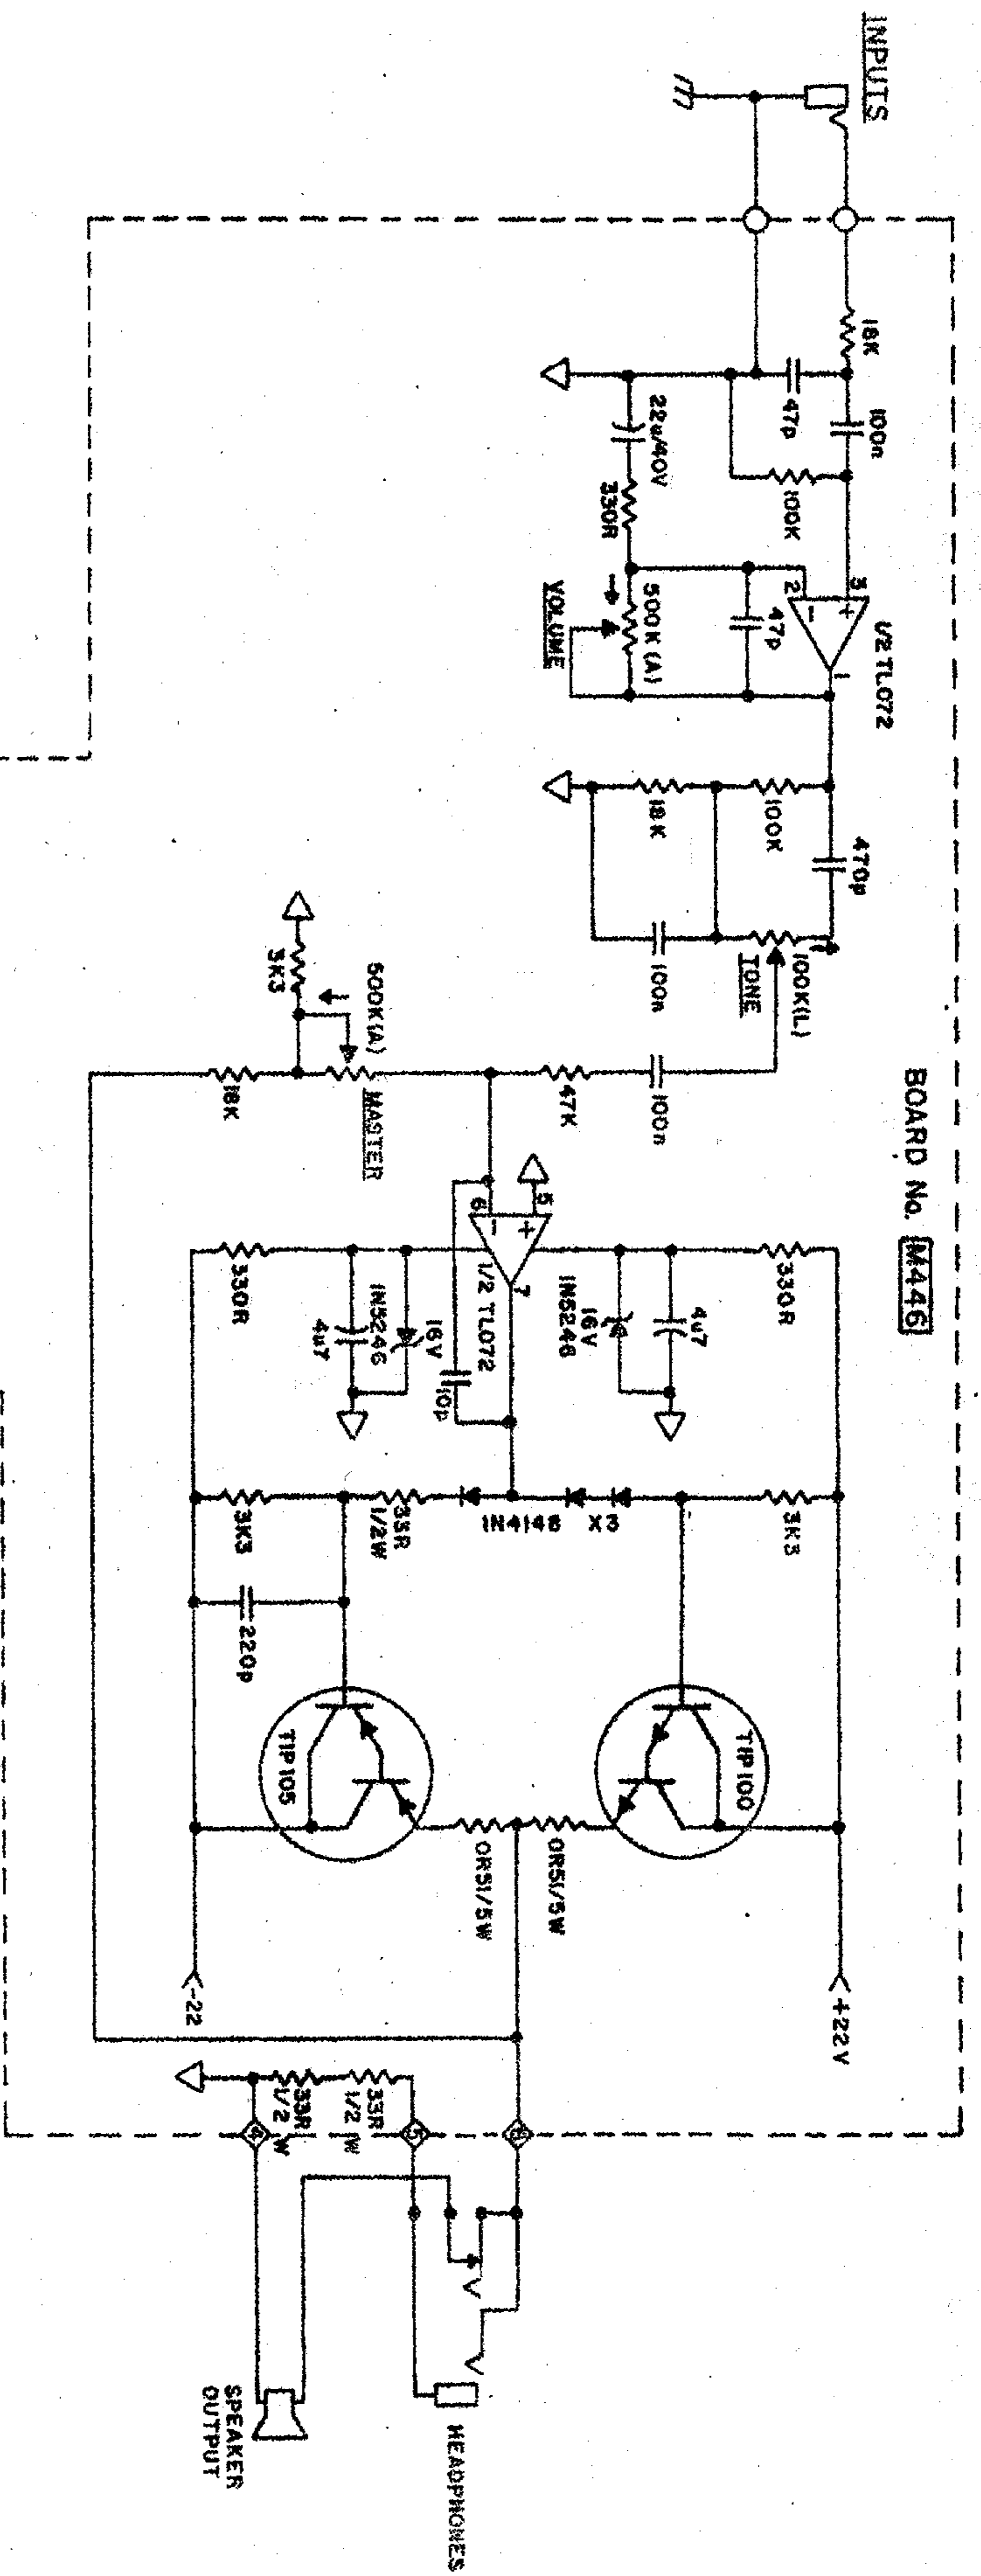

BOARD No. **M446**

NOTES

ALL R's I/A/W, UNLESS OTHER-WISE SPEC.

EYELET CONNECTION

MOLEX CONNECTION

| | |
|-------------------------|--------------------|
| YORKVILLE SOUND LTD. | |
| TS-10 GUITAR AMPLIFIER | |
| DATE - MAR-6-82 | DWG - GILL GENELUS |
| DESIGN - PAUL IERYMENKO | Iss. No. 1 |
| DWG No. 8964 | |