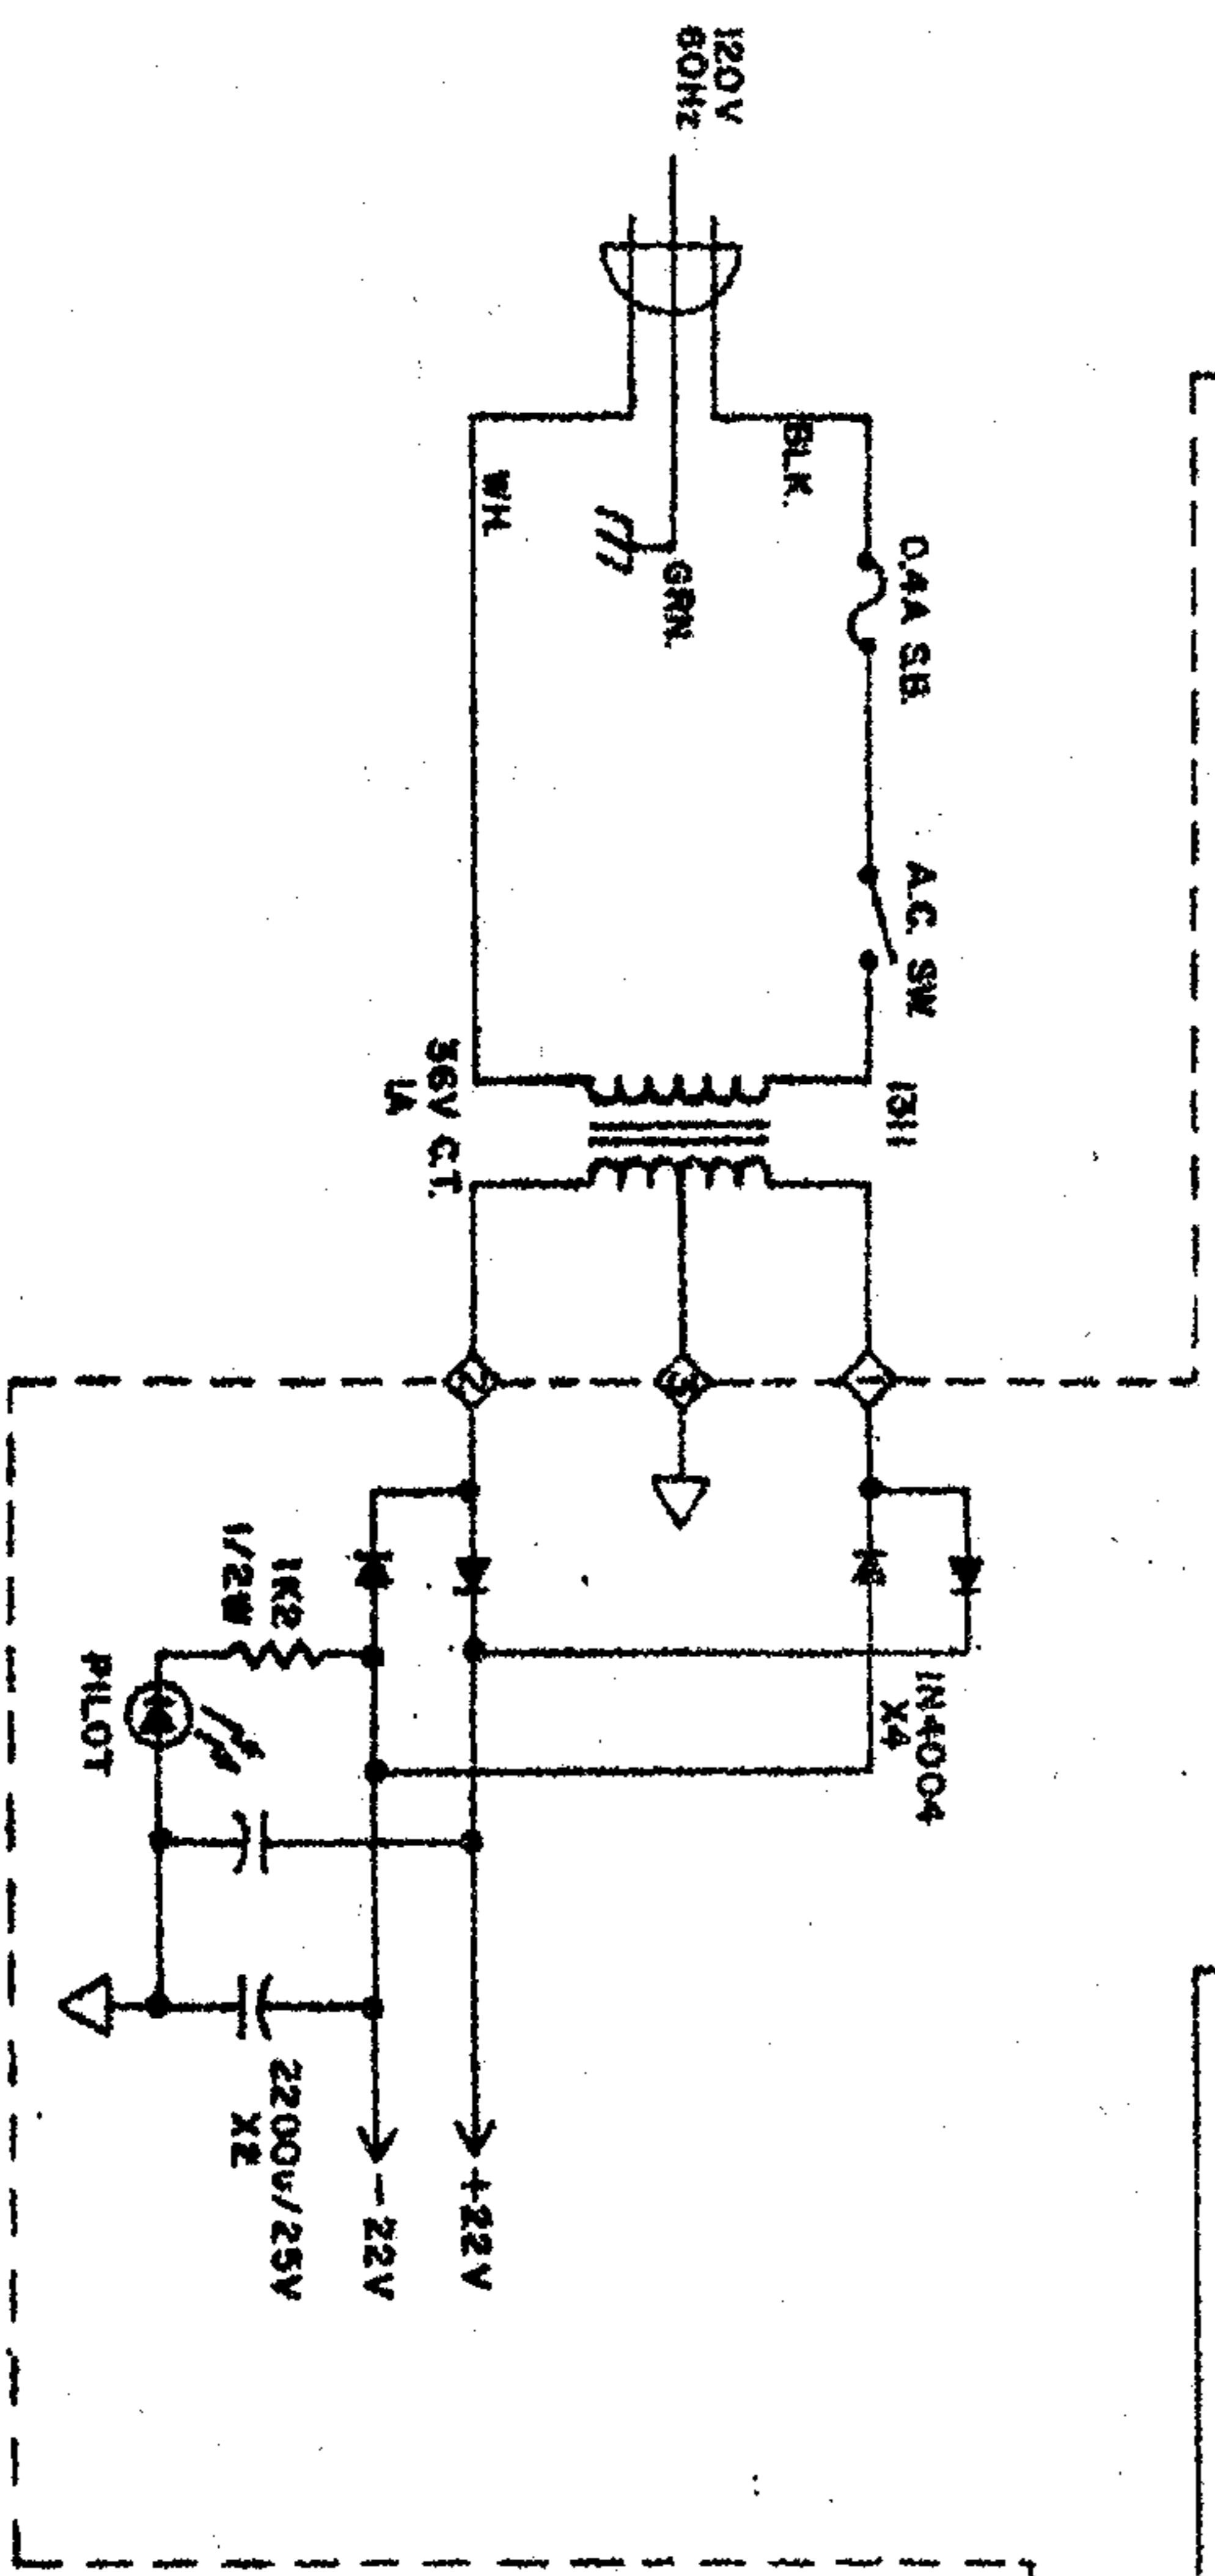

BOARD No. **M446**

NOTES

ALL R's I/A/W, UNLESS OTHER-WISE SPEC.

EYELET CONNECTION

MOLEX CONNECTION

| | |
|-------------------------|--------------------|
| YORKVILLE SOUND LTD. | |
| TS-10 GUITAR AMPLIFIER | |
| DATE - MAR-6-82 | DWG - GILL GENELUS |
| DESIGN - PAUL IERYMENKO | Iss. No. 1 |
| DWG No. 8964 | |